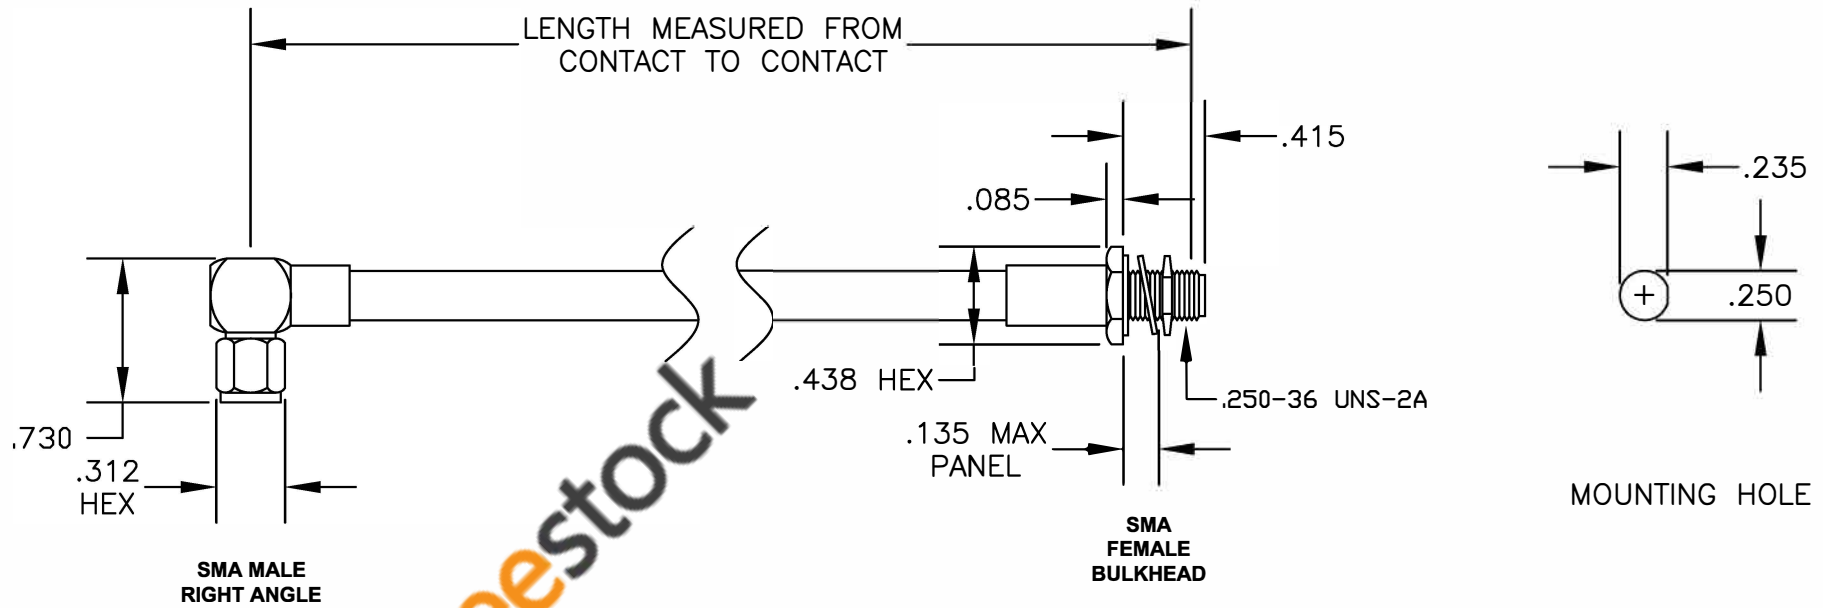

COMPONENTS	IMPEDANCE
SMA MALE RIGHT ANGLE	50 OHM
SMA FEMALE BULKHEAD	50 OHM

Standard Lengths	
-12	12"
-24	24"
-36	36"
-48	48"
-60	60"
-XXX	Custom Length in inches

**8TH FLOOR, BUILDING 1, YONGFU SCIENCE AND TECHNOLOGY CENTER INDUSTRIAL PARK, NANZHA DISTRICT 5, HUMEN, 523900, DONG GUAN, GUANGDONG, CHINA**  
 WEBSITE: [www.ebeestock.com](http://www.ebeestock.com)  
 EMAIL: [sales@ebeestock.com](mailto:sales@ebeestock.com)

---

**ET37273**
DES. CABLE ASSEMBLY, RG401/U, SMA MALE RIGHT ANGLE TO SMA FEMALE BULKHEAD

SIZE A	FSCM NO. 53919	CAD FILE 071607	SCALE N/A	127
--------	----------------	-----------------	-----------	-----

- NOTES:**
- UNLESS OTHERWISE SPECIFIED ALL DIMENSIONS ARE NOMINAL.
  - ALL SPECIFICATIONS ARE SUBJECT TO CHANGE WITHOUT NOTICE AT ANY TIME.
  - DIMENSIONS ARE IN INCHES.
  - LENGTH TOLERANCE IS  $\pm 1.5\%$  OR  $\pm 3/8"$ , WHICHEVER IS GREATER.