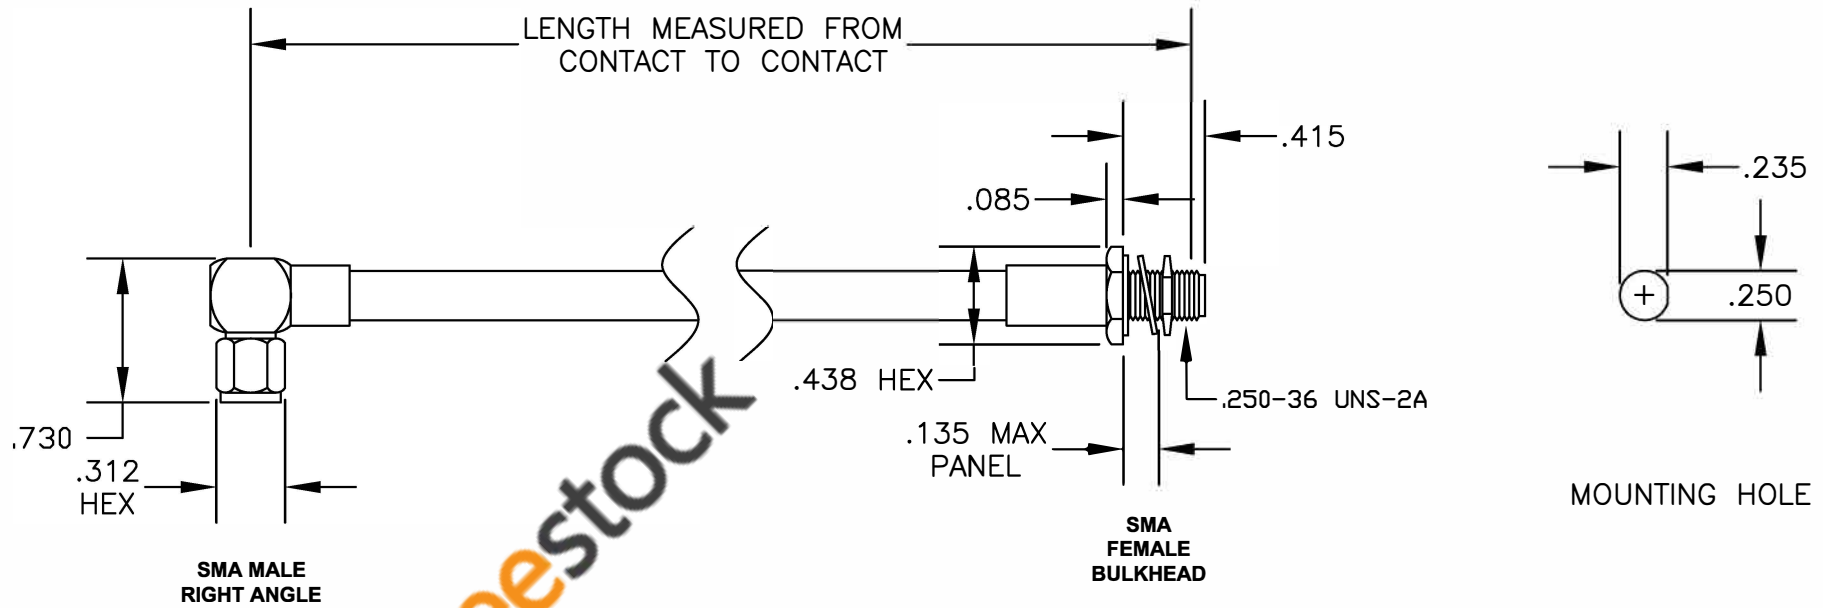

COMPONENTS	IMPEDANCE
SMA MALE RIGHT ANGLE	50 OHM
SMA FEMALE BULKHEAD	50 OHM

Standard Lengths	
-12	12"
-24	24"
-36	36"
-48	48"
-60	60"
-XXX	Custom Length in inches

8TH FLOOR, BUILDING 1, YONGFU SCIENCE AND TECHNOLOGY CENTER INDUSTRIAL PARK, NANZHA DISTRICT 5, HUMEN, 523900, DONG GUAN, GUANGDONG, CHINA
 WEBSITE: www.ebeestock.com
 EMAIL: sales@ebeestock.com

ET37274 DES. CABLE ASSEMBLY, RG401/U, SMA MALE RIGHT ANGLE TO SMA FEMALE BULKHEAD

SIZE A	FSCM NO. 53919	CAD FILE 071607	SCALE N/A	127
--------	----------------	-----------------	-----------	-----

- NOTES:**
- UNLESS OTHERWISE SPECIFIED ALL DIMENSIONS ARE NOMINAL.
 - ALL SPECIFICATIONS ARE SUBJECT TO CHANGE WITHOUT NOTICE AT ANY TIME.
 - DIMENSIONS ARE IN INCHES.
 - LENGTH TOLERANCE IS $\pm 1.5\%$ OR $\pm 3/8"$, WHICHEVER IS GREATER.