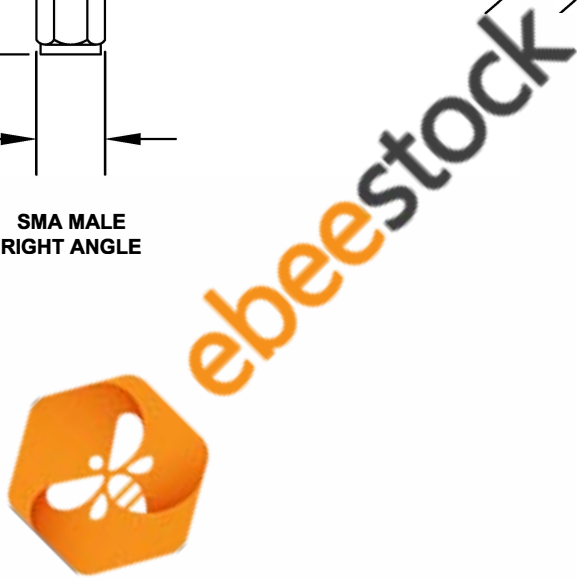

COMPONENTS	IMPEDANCE
SMA MALE RIGHT ANGLE	50 OHM
SMA FEMALE BULKHEAD	50 OHM

Standard Lengths	
-12	12"
-24	24"
-36	36"
-48	48"
-60	60"
-XXX	Custom Length in inches

8TH FLOOR, BUILDING 1, YONGFU SCIENCE AND TECHNOLOGY CENTER INDUSTRIAL PARK, NANZHA DISTRICT 5, HUMEN, 523900, DONG GUAN, GUANGDONG, CHINA
 WEBSITE: www.ebeestock.com
 EMAIL: sales@ebeestock.com

ET37276
DES. CABLE ASSEMBLY, RG401/U, SMA MALE RIGHT ANGLE TO SMA FEMALE BULKHEAD

SIZE A	FSCM NO. 53919	CAD FILE 071607	SCALE N/A	127
--------	----------------	-----------------	-----------	-----

- NOTES:**
1. UNLESS OTHERWISE SPECIFIED ALL DIMENSIONS ARE NOMINAL.
 2. ALL SPECIFICATIONS ARE SUBJECT TO CHANGE WITHOUT NOTICE AT ANY TIME.
 3. DIMENSIONS ARE IN INCHES.
 4. LENGTH TOLERANCE IS $\pm 1.5\%$ OR $\pm 3/8"$, WHICHEVER IS GREATER.