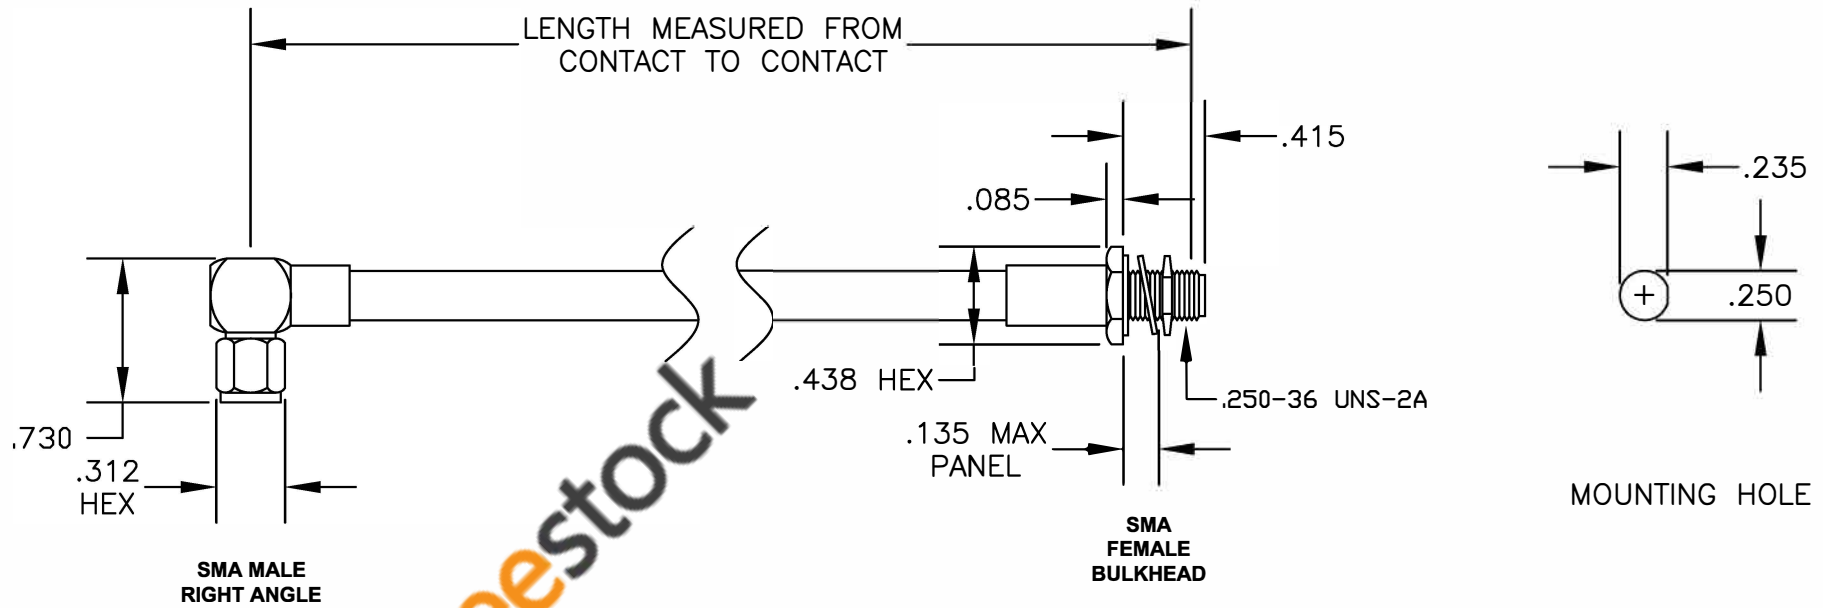

COMPONENTS	IMPEDANCE
SMA MALE RIGHT ANGLE	50 OHM
SMA FEMALE BULKHEAD	50 OHM

Standard Lengths	
-12	12"
-24	24"
-36	36"
-48	48"
-60	60"
-XXX	Custom Length in inches

8TH FLOOR, BUILDING 1, YONGFU SCIENCE AND TECHNOLOGY CENTER INDUSTRIAL PARK, NANZHA DISTRICT 5, HUMEN, 523900, DONG GUAN, GUANGDONG, CHINA
 WEBSITE: www.ebeestock.com
 EMAIL: sales@ebeestock.com

ET37276
DES. CABLE ASSEMBLY, RG401/U, SMA MALE RIGHT ANGLE TO SMA FEMALE BULKHEAD

SIZE A	FSCM NO. 53919	CAD FILE 071607	SCALE N/A	127
--------	----------------	-----------------	-----------	-----

- NOTES:**
1. UNLESS OTHERWISE SPECIFIED ALL DIMENSIONS ARE NOMINAL.
 2. ALL SPECIFICATIONS ARE SUBJECT TO CHANGE WITHOUT NOTICE AT ANY TIME.
 3. DIMENSIONS ARE IN INCHES.
 4. LENGTH TOLERANCE IS $\pm 1.5\%$ OR $\pm 3/8"$, WHICHEVER IS GREATER.