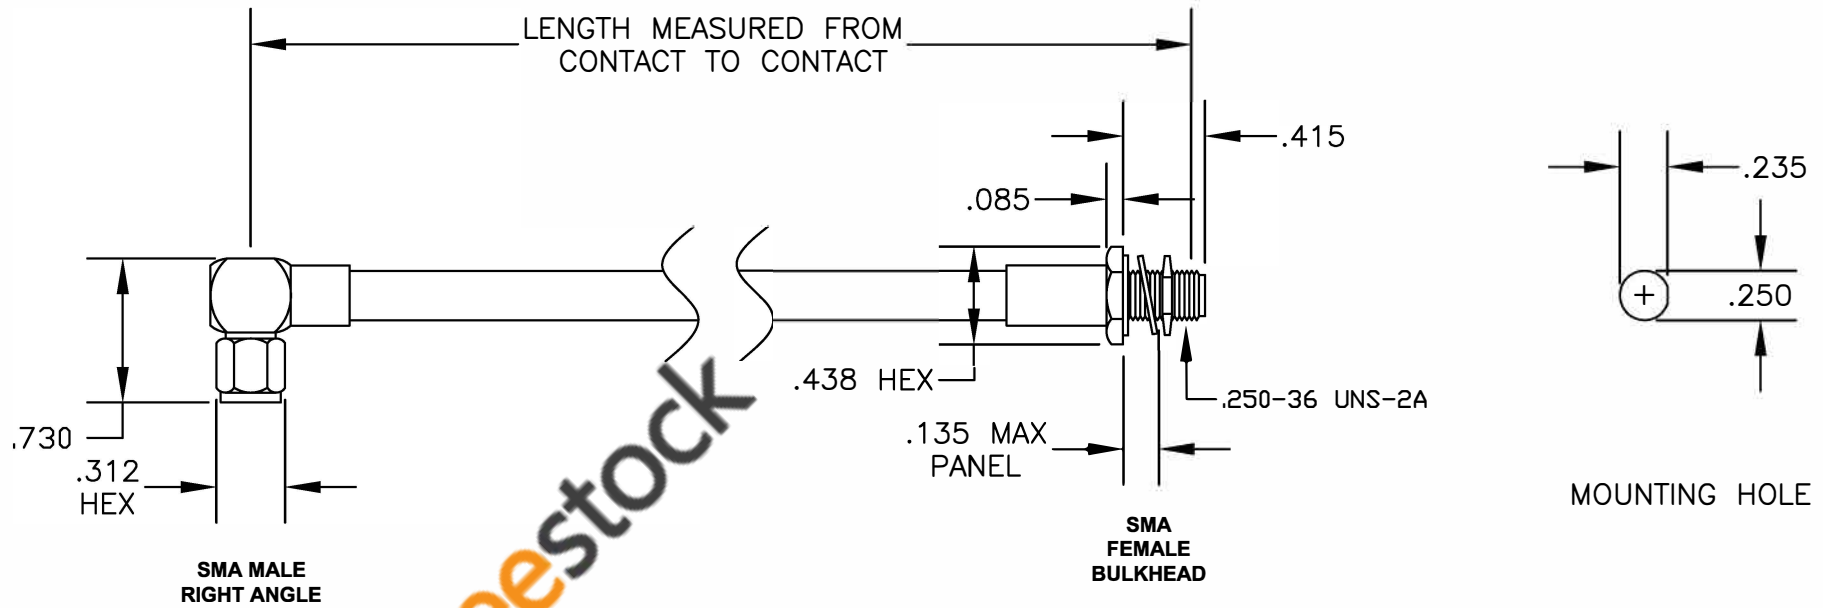

COMPONENTS	IMPEDANCE
SMA MALE RIGHT ANGLE	50 OHM
SMA FEMALE BULKHEAD	50 OHM

Standard Lengths	
-12	12"
-24	24"
-36	36"
-48	48"
-60	60"
-XXX	Custom Length in inches

8TH FLOOR, BUILDING 1, YONGFU SCIENCE AND TECHNOLOGY CENTER INDUSTRIAL PARK, NANZHA DISTRICT 5, HUMEN, 523900, DONG GUAN, GUANGDONG, CHINA
 WEBSITE: www.ebeestock.com
 EMAIL: sales@ebeestock.com

ET37277
DES. CABLE ASSEMBLY, RG401/U, SMA MALE RIGHT ANGLE TO SMA FEMALE BULKHEAD

SIZE A	FSCM NO. 53919	CAD FILE 071607	SCALE N/A	127
--------	----------------	-----------------	-----------	-----

- NOTES:**
1. UNLESS OTHERWISE SPECIFIED ALL DIMENSIONS ARE NOMINAL.
 2. ALL SPECIFICATIONS ARE SUBJECT TO CHANGE WITHOUT NOTICE AT ANY TIME.
 3. DIMENSIONS ARE IN INCHES.
 4. LENGTH TOLERANCE IS $\pm 1.5\%$ OR $\pm 3/8"$, WHICHEVER IS GREATER.