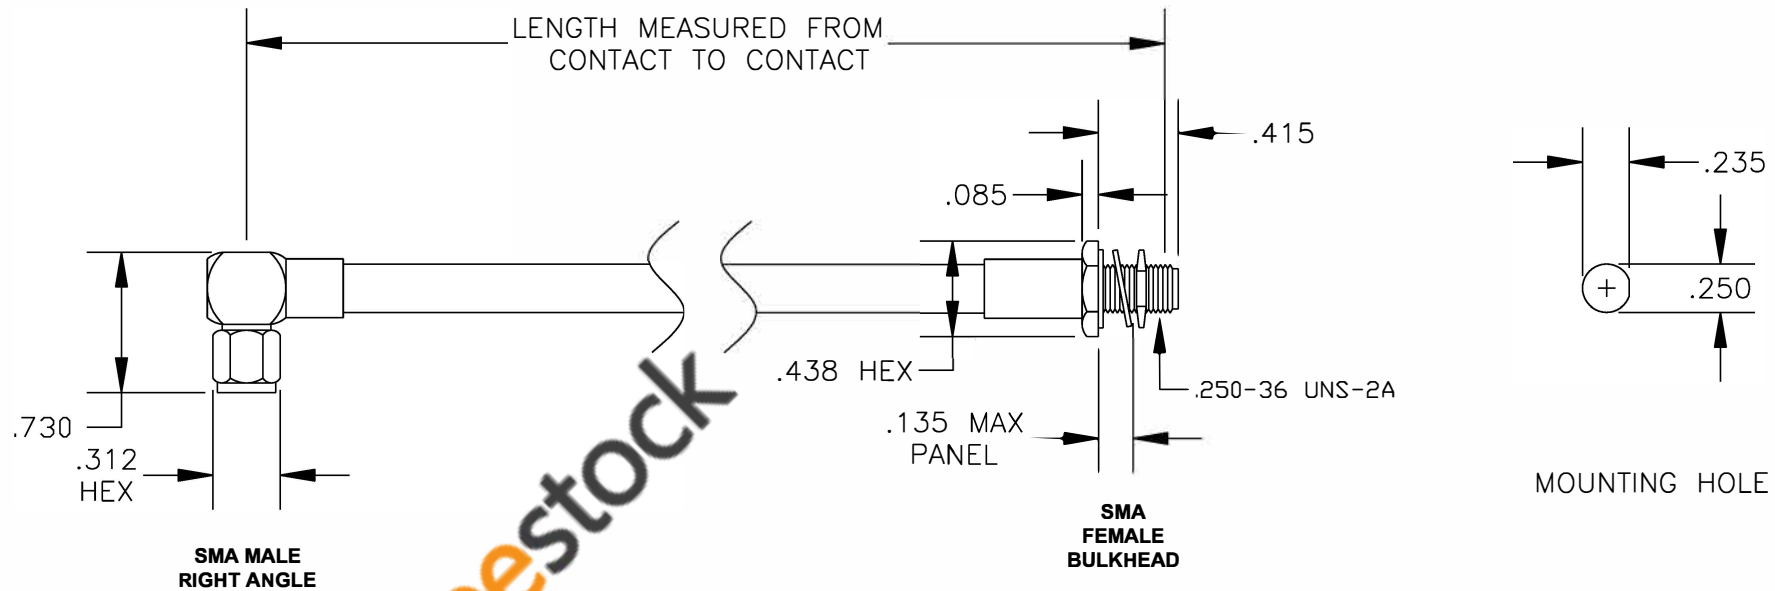

COMPONENTS	IMPEDANCE
SMA MALE RIGHT ANGLE	50 OHM
SMA FEMALE BULKHEAD	50 OHM

Standard Lengths	
-12	12"
-24	24"
-36	36"
-48	48"
-60	60"
-XXX	Custom Length in inches

ebeestock

RoHS
Compliance
Certified

8TH FLOOR, BUILDING 1, YONGFU SCIENCE AND TECHNOLOGY CENTER INDUSTRIAL PARK, NANZHA DISTRICT 5, HUMEN, 523900, DONGGUAN, GUANGDONG, CHINA
 WEBSITE: www.ebeestock.com
 EMAIL: sales@ebeestock.com

ET37278		DES. CABLE ASSEMBLY, RG401/U, SMA MALE RIGHT ANGLE TO SMA FEMALE BULKHEAD (LEAD FREE)	
REV. A	FSCM NO. 53919	CAD FILE 013008	SCALE N/A SIZE A 147

- NOTES:
- UNLESS OTHERWISE SPECIFIED ALL DIMENSIONS ARE NOMINAL.
 - ALL SPECIFICATIONS ARE SUBJECT TO CHANGE WITHOUT NOTICE AT ANY TIME.
 - DIMENSIONS ARE IN INCHES.
 - LENGTH TOLERANCE IS $\pm 1.5\%$ OR $\pm 3/8"$, WHICHEVER IS GREATER.