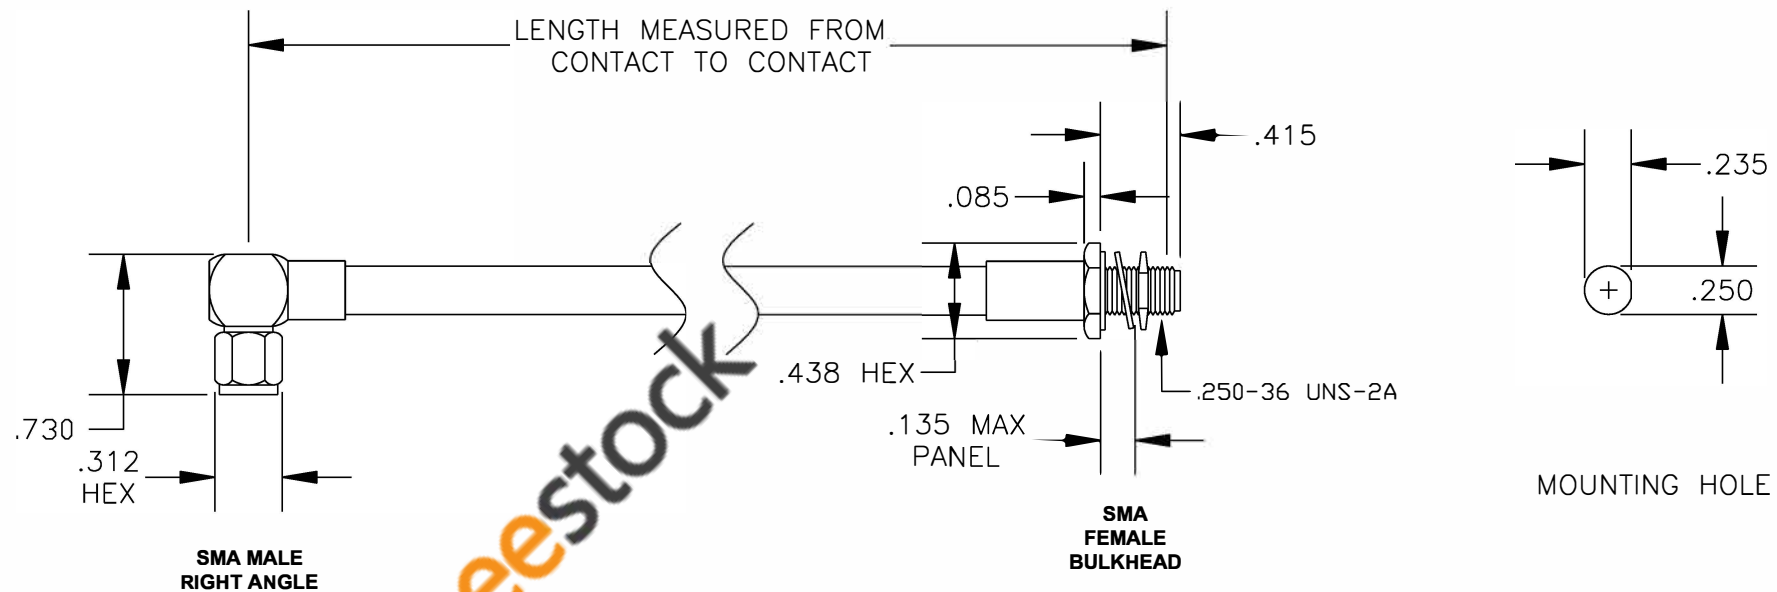

COMPONENTS	IMPEDANCE
SMA MALE RIGHT ANGLE	50 OHM
SMA FEMALE BULKHEAD	50 OHM

Standard Lengths	
-12	12"
-24	24"
-36	36"
-48	48"
-60	60"
-XXX	Custom Length in inches

ebeestock

RoHS
Compliance
Certified

8TH FLOOR, BUILDING 1, YONGFU SCIENCE AND TECHNOLOGY CENTER INDUSTRIAL PARK, NANZHA DISTRICT 5, HUMEN, 523900, DONGGUAN, GUANGDONG, CHINA
 WEBSITE: www.ebeestock.com
 EMAIL: sales@ebeestock.com

ET37279		DES. CABLE ASSEMBLY, RG401/U, SMA MALE RIGHT ANGLE TO SMA FEMALE BULKHEAD (LEAD FREE)	
----------------	--	---	--

REV. A	FSCM NO. 53919	CAD FILE 013008	SCALE N/A	SIZE A 147
--------	-----------------------	-----------------	-----------	------------

- NOTES:
- UNLESS OTHERWISE SPECIFIED ALL DIMENSIONS ARE NOMINAL.
 - ALL SPECIFICATIONS ARE SUBJECT TO CHANGE WITHOUT NOTICE AT ANY TIME.
 - DIMENSIONS ARE IN INCHES.
 - LENGTH TOLERANCE IS $\pm 1.5\%$ OR $\pm 3/8"$, WHICHEVER IS GREATER.