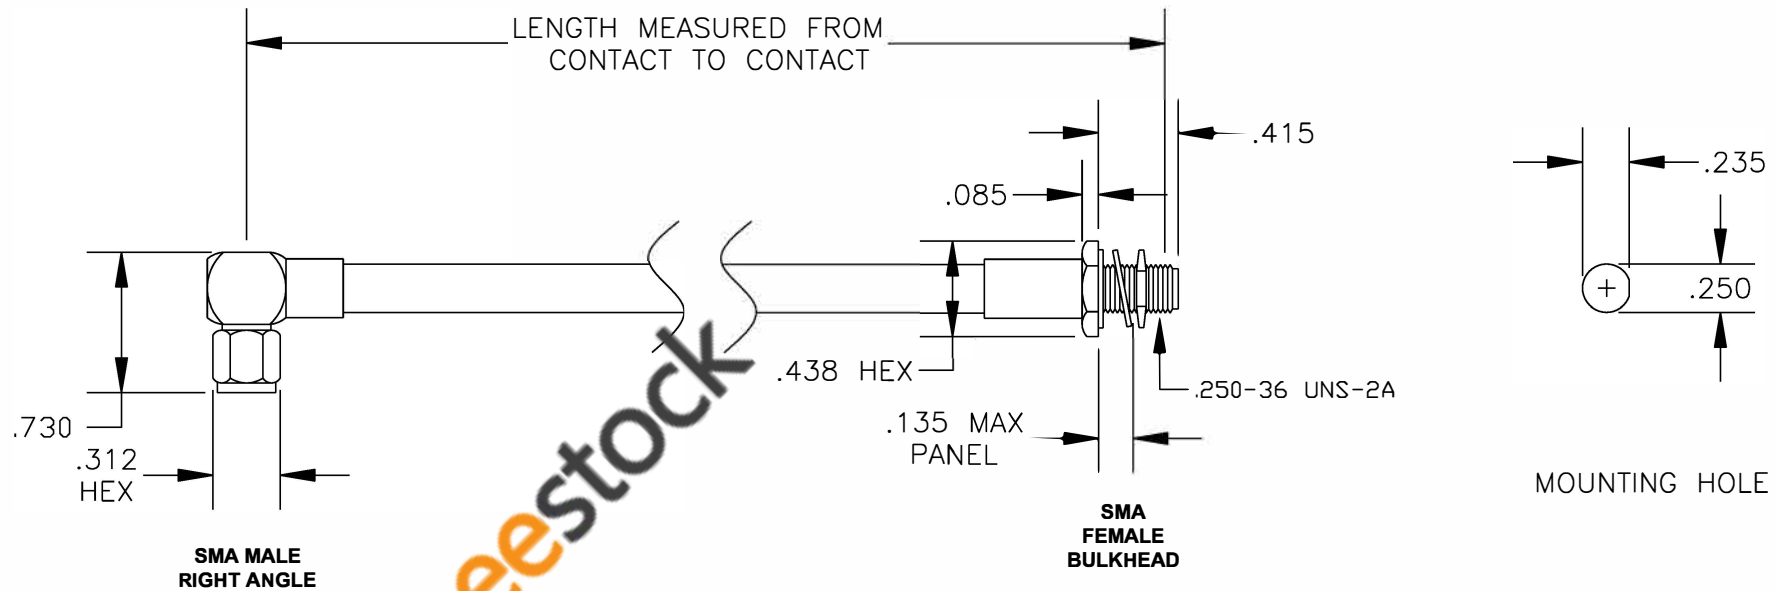

COMPONENTS	IMPEDANCE
SMA MALE RIGHT ANGLE	50 OHM
SMA FEMALE BULKHEAD	50 OHM

Standard Lengths	
-12	12"
-24	24"
-36	36"
-48	48"
-60	60"
-XXX	Custom Length in inches

ebeestock

RoHS
Compliance
Certified

8TH FLOOR, BUILDING 1, YONGFU SCIENCE AND TECHNOLOGY CENTER INDUSTRIAL PARK, NANZHA DISTRICT 5, HUMEN, 523900, DONGGUAN, GUANGDONG, CHINA
 WEBSITE: www.ebeestock.com
 EMAIL: sales@ebeestock.com

ET37280		DES. CABLE ASSEMBLY, RG401/U, SMA MALE RIGHT ANGLE TO SMA FEMALE BULKHEAD (LEAD FREE)	
REV. A	FSCM NO. 53919	CAD FILE 013008	SCALE N/A SIZE A 147

- NOTES:
- UNLESS OTHERWISE SPECIFIED ALL DIMENSIONS ARE NOMINAL.
 - ALL SPECIFICATIONS ARE SUBJECT TO CHANGE WITHOUT NOTICE AT ANY TIME.
 - DIMENSIONS ARE IN INCHES.
 - LENGTH TOLERANCE IS $\pm 1.5\%$ OR $\pm 3/8"$, WHICHEVER IS GREATER.