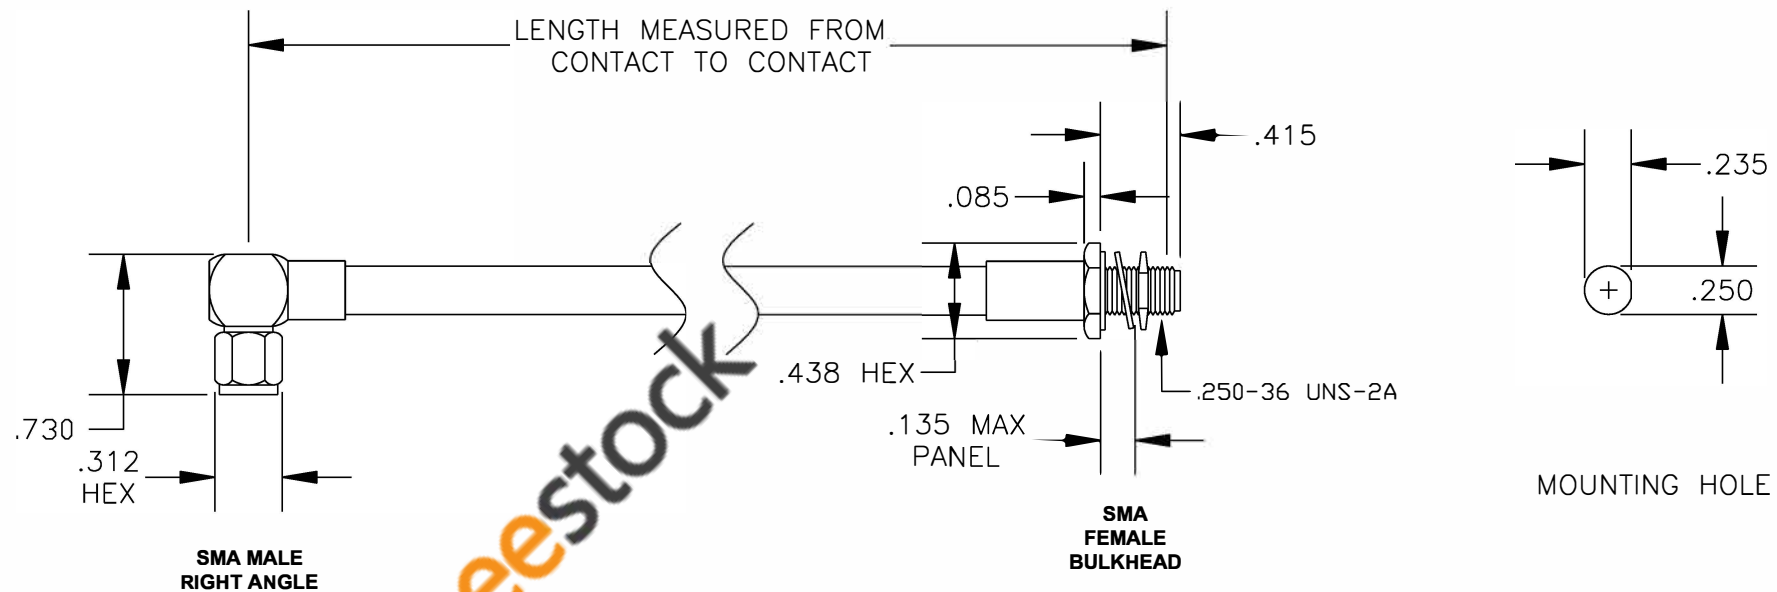

COMPONENTS	IMPEDANCE
SMA MALE RIGHT ANGLE	50 OHM
SMA FEMALE BULKHEAD	50 OHM

Standard Lengths	
-12	12"
-24	24"
-36	36"
-48	48"
-60	60"
-XXX	Custom Length in inches

ebeestock

RoHS
Compliance
Certified

8TH FLOOR, BUILDING 1, YONGFU SCIENCE AND TECHNOLOGY CENTER INDUSTRIAL PARK, NANZHA DISTRICT 5, HUMEN, 523900, DONGGUAN, GUANGDONG, CHINA
 WEBSITE: www.ebeestock.com
 EMAIL: sales@ebeestock.com

ET37281		DES. CABLE ASSEMBLY, RG401/U, SMA MALE RIGHT ANGLE TO SMA FEMALE BULKHEAD (LEAD FREE)		
REV. A	FSCM NO. 53919	CAD FILE 013008	SCALE N/A	SIZE A 147

- NOTES:
- UNLESS OTHERWISE SPECIFIED ALL DIMENSIONS ARE NOMINAL.
 - ALL SPECIFICATIONS ARE SUBJECT TO CHANGE WITHOUT NOTICE AT ANY TIME.
 - DIMENSIONS ARE IN INCHES.
 - LENGTH TOLERANCE IS $\pm 1.5\%$ OR $\pm 3/8"$, WHICHEVER IS GREATER.