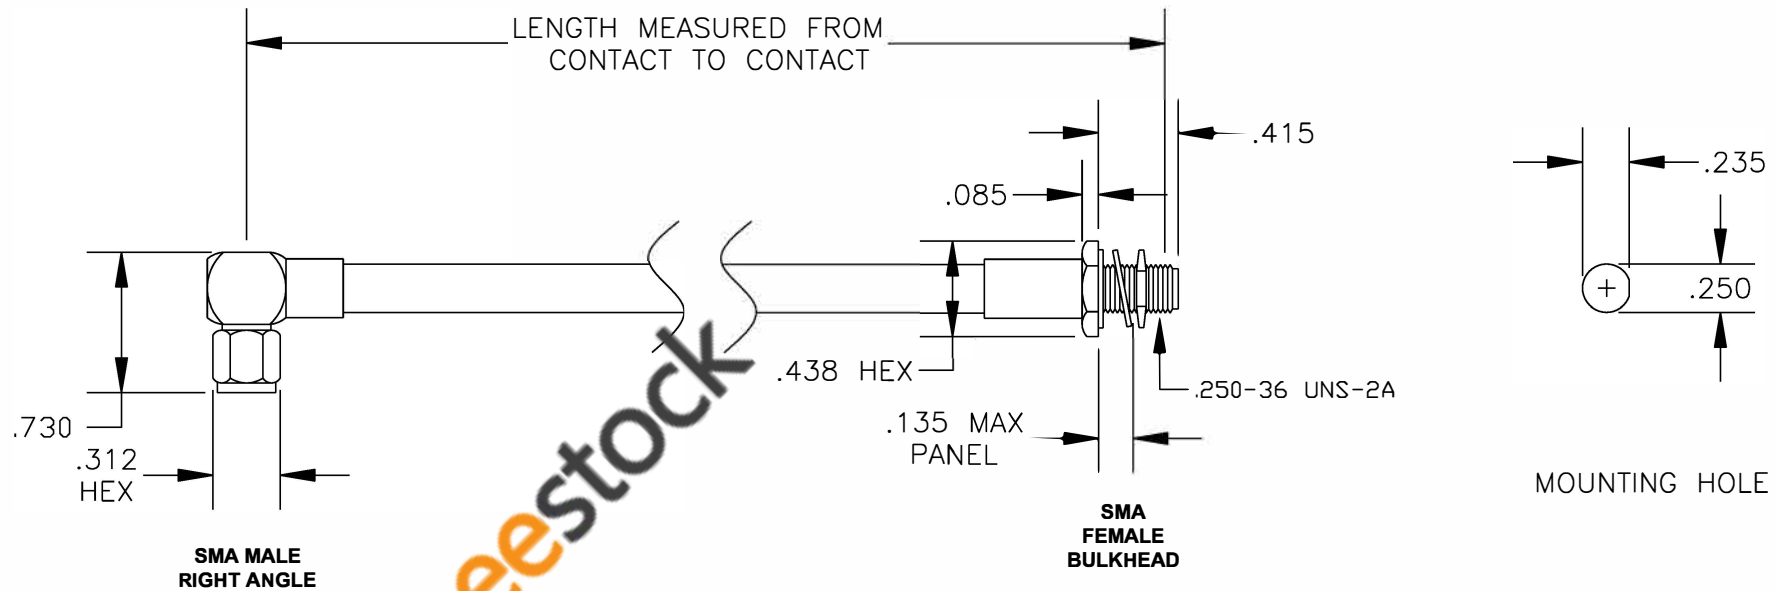

COMPONENTS	IMPEDANCE
SMA MALE RIGHT ANGLE	50 OHM
SMA FEMALE BULKHEAD	50 OHM

Standard Lengths	
-12	12"
-24	24"
-36	36"
-48	48"
-60	60"
-XXX	Custom Length in inches

ebeestock

RoHS
Compliance
Certified

8TH FLOOR, BUILDING 1, YONGFU SCIENCE AND TECHNOLOGY CENTER INDUSTRIAL PARK, NANZHA DISTRICT 5, HUMEN, 523900, DONGGUAN, GUANGDONG, CHINA
 WEBSITE: www.ebeestock.com
 EMAIL: sales@ebeestock.com

ET37282		DES. CABLE ASSEMBLY, RG401/U, SMA MALE RIGHT ANGLE TO SMA FEMALE BULKHEAD (LEAD FREE)	
REV. A	FSCM NO. 53919	CAD FILE 013008	SCALE N/A SIZE A 147

- NOTES:
1. UNLESS OTHERWISE SPECIFIED ALL DIMENSIONS ARE NOMINAL.
 2. ALL SPECIFICATIONS ARE SUBJECT TO CHANGE WITHOUT NOTICE AT ANY TIME.
 3. DIMENSIONS ARE IN INCHES.
 4. LENGTH TOLERANCE IS $\pm 1.5\%$ OR $\pm 3/8"$, WHICHEVER IS GREATER.