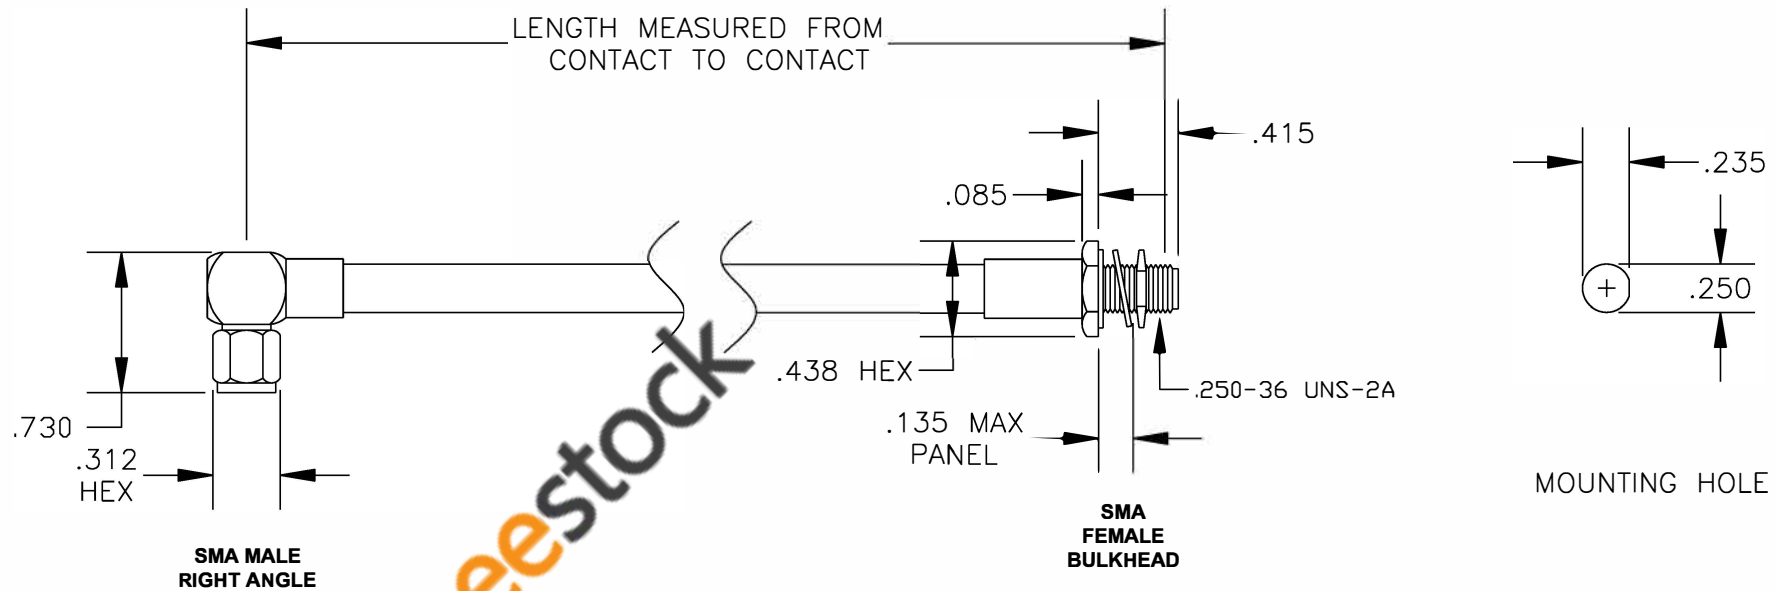

COMPONENTS	IMPEDANCE
SMA MALE RIGHT ANGLE	50 OHM
SMA FEMALE BULKHEAD	50 OHM

Standard Lengths	
-12	12"
-24	24"
-36	36"
-48	48"
-60	60"
-XXX	Custom Length in inches

ebeestock

RoHS
Compliance
Certified

8TH FLOOR, BUILDING 1, YONGFU SCIENCE AND TECHNOLOGY CENTER INDUSTRIAL PARK, NANZHA DISTRICT 5, HUMEN, 523900, DONGGUAN, GUANGDONG, CHINA
 WEBSITE: www.ebeestock.com
 EMAIL: sales@ebeestock.com

ET37283		DES. CABLE ASSEMBLY, RG401/U, SMA MALE RIGHT ANGLE TO SMA FEMALE BULKHEAD (LEAD FREE)		
REV. A	FSCM NO. 53919	CAD FILE 013008	SCALE N/A	SIZE A 147

- NOTES:
- UNLESS OTHERWISE SPECIFIED ALL DIMENSIONS ARE NOMINAL.
 - ALL SPECIFICATIONS ARE SUBJECT TO CHANGE WITHOUT NOTICE AT ANY TIME.
 - DIMENSIONS ARE IN INCHES.
 - LENGTH TOLERANCE IS $\pm 1.5\%$ OR $\pm 3/8"$, WHICHEVER IS GREATER.