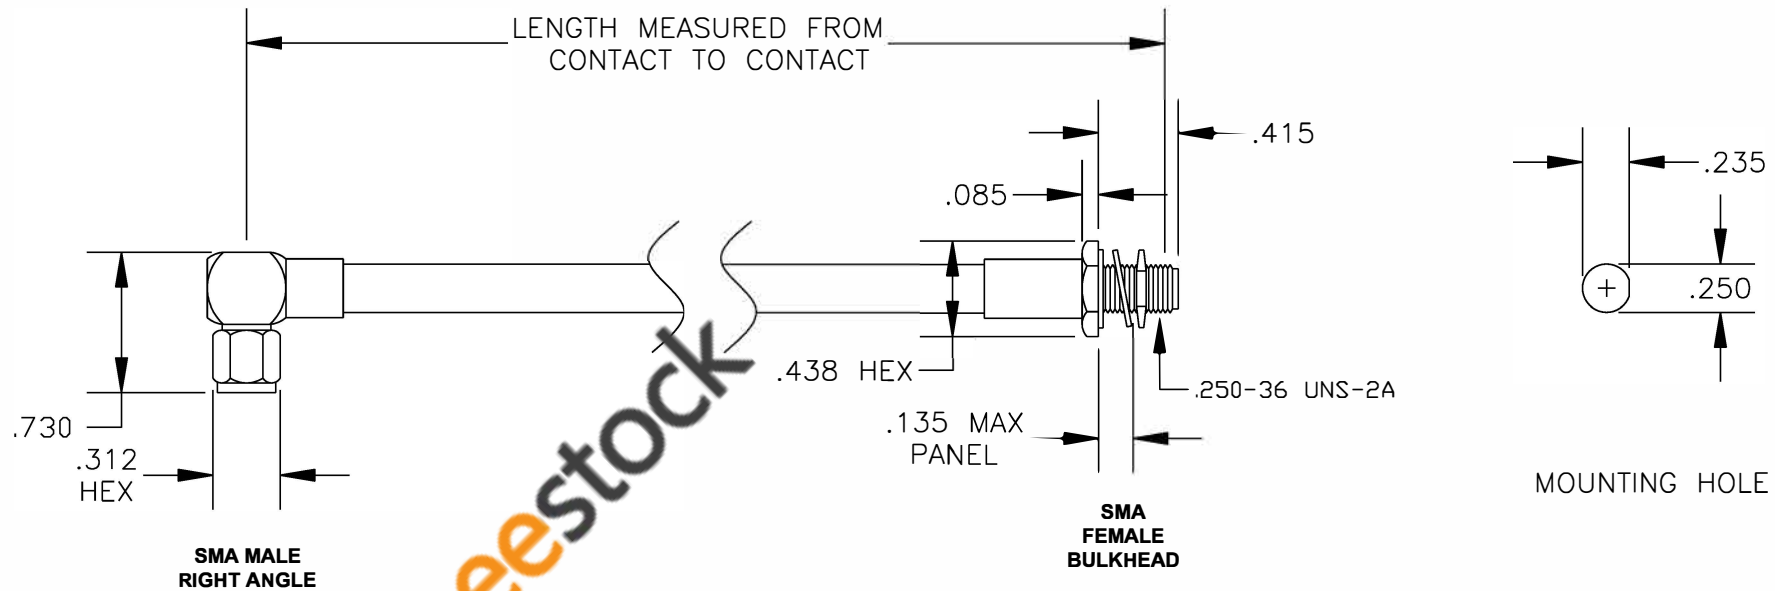

COMPONENTS	IMPEDANCE
SMA MALE RIGHT ANGLE	50 OHM
SMA FEMALE BULKHEAD	50 OHM

Standard Lengths	
-12	12"
-24	24"
-36	36"
-48	48"
-60	60"
-XXX	Custom Length in inches

ebeestock

RoHS
Compliance
Certified

8TH FLOOR, BUILDING 1, YONGFU SCIENCE AND TECHNOLOGY CENTER INDUSTRIAL PARK, NANZHA DISTRICT 5, HUMEN, 523900, DONGGUAN, GUANGDONG, CHINA
 WEBSITE: www.ebeestock.com
 EMAIL: sales@ebeestock.com

ET37284		DES. CABLE ASSEMBLY, RG401/U, SMA MALE RIGHT ANGLE TO SMA FEMALE BULKHEAD (LEAD FREE)	
REV. A	FSCM NO. 53919	CAD FILE 013008	SCALE N/A SIZE A 147

- NOTES:
- UNLESS OTHERWISE SPECIFIED ALL DIMENSIONS ARE NOMINAL.
 - ALL SPECIFICATIONS ARE SUBJECT TO CHANGE WITHOUT NOTICE AT ANY TIME.
 - DIMENSIONS ARE IN INCHES.
 - LENGTH TOLERANCE IS $\pm 1.5\%$ OR $\pm 3/8"$, WHICHEVER IS GREATER.