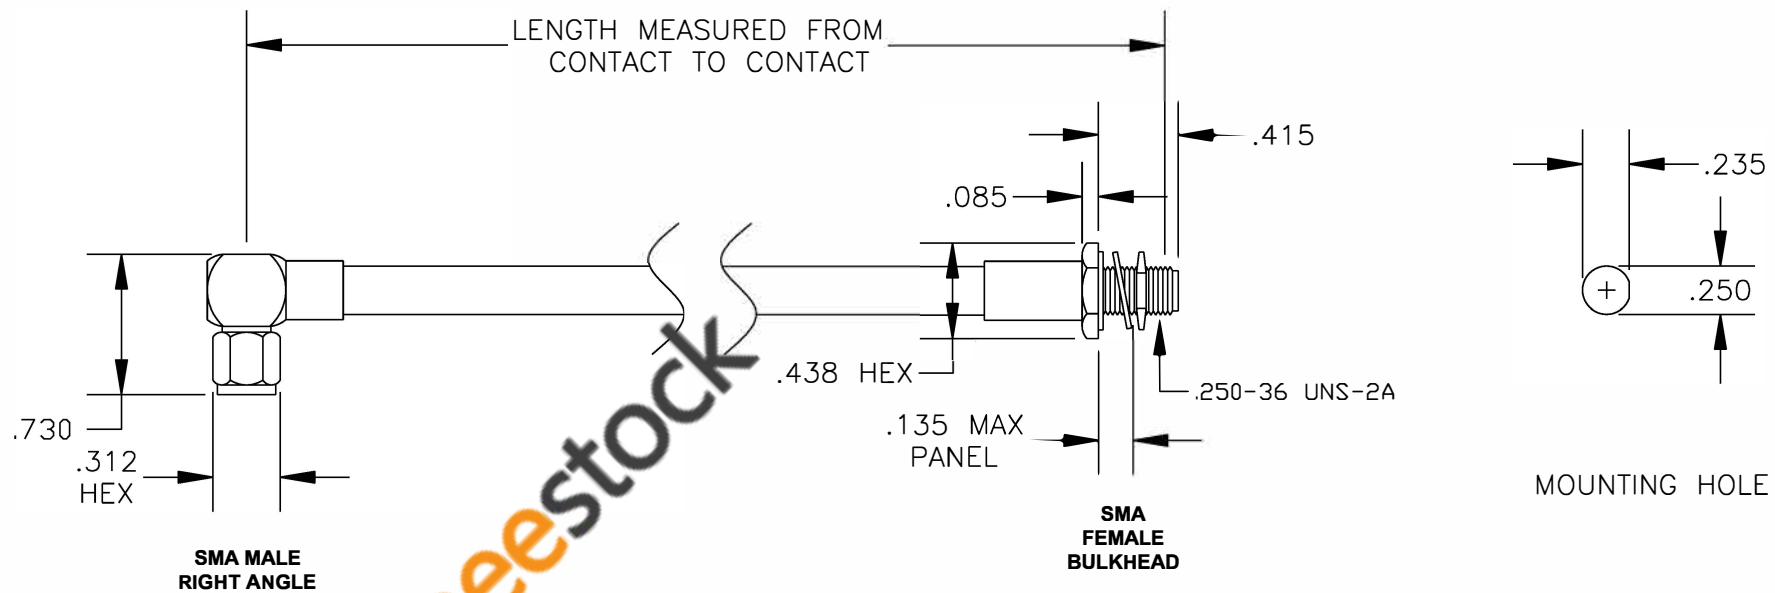

COMPONENTS	IMPEDANCE
SMA MALE RIGHT ANGLE	50 OHM
SMA FEMALE BULKHEAD	50 OHM

Standard Lengths	
-12	12"
-24	24"
-36	36"
-48	48"
-60	60"
-XXX	Custom Length in inches

ebeestock

**8TH FLOOR, BUILDING 1, YONGFU SCIENCE AND TECHNOLOGY CENTER INDUSTRIAL PARK, NANZHA DISTRICT 5, HUMEN, 523900, DONGGUAN, GUANGDONG, CHINA**  
 WEBSITE: [www.ebeestock.com](http://www.ebeestock.com)  
 EMAIL: [sales@ebeestock.com](mailto:sales@ebeestock.com)

<b>ET37299</b>		DES. CABLE ASSEMBLY, PE-SR401FL, SMA MALE RIGHT ANGLE TO SMA FEMALE BULKHEAD
----------------	--	--

REV. A	<b>FSCM NO. 53919</b>	CAD FILE 013008	SCALE N/A	SIZE A	147
--------	-----------------------	-----------------	-----------	--------	-----

- NOTES:**
- UNLESS OTHERWISE SPECIFIED ALL DIMENSIONS ARE NOMINAL.
  - ALL SPECIFICATIONS ARE SUBJECT TO CHANGE WITHOUT NOTICE AT ANY TIME.
  - DIMENSIONS ARE IN INCHES.
  - LENGTH TOLERANCE IS  $\pm 1.5\%$  OR  $\pm 3/8"$ , WHICHEVER IS GREATER.