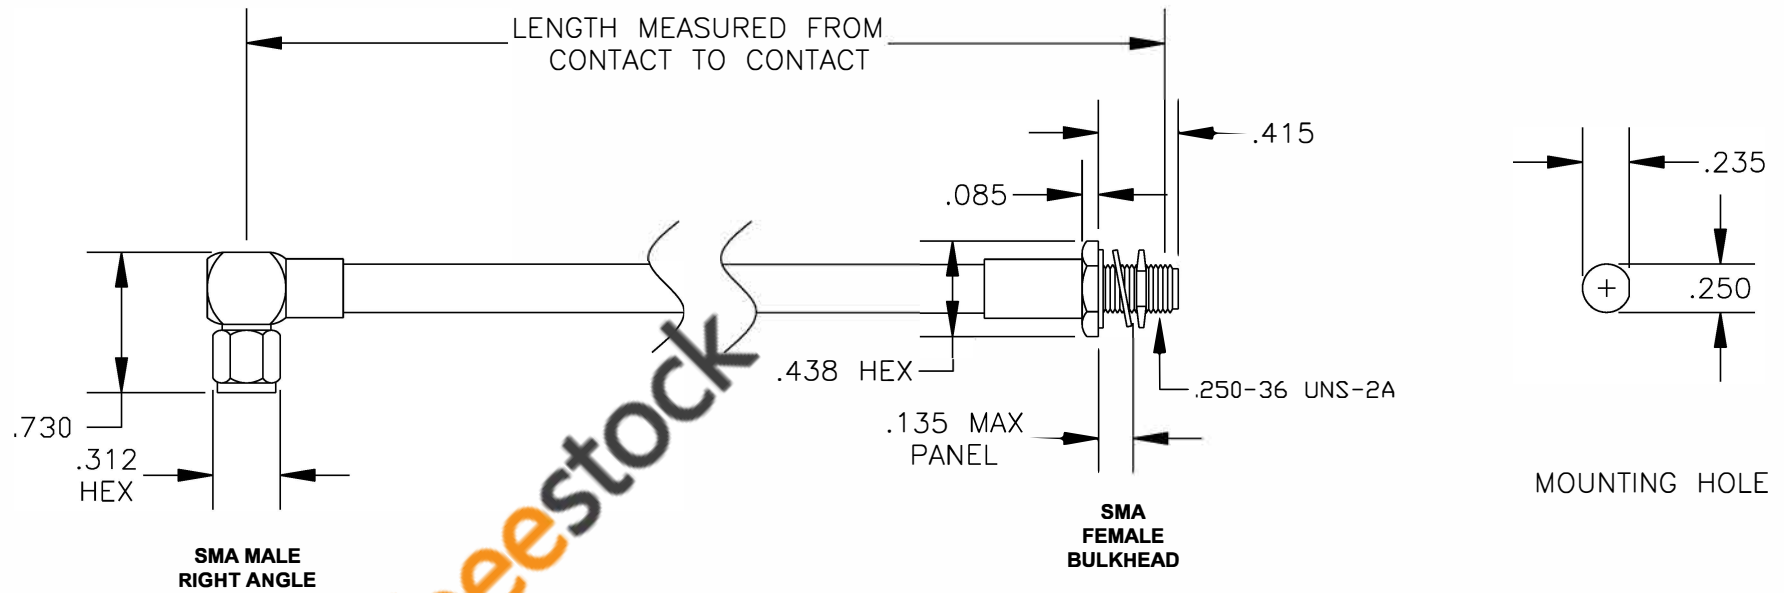

COMPONENTS	IMPEDANCE
SMA MALE RIGHT ANGLE	50 OHM
SMA FEMALE BULKHEAD	50 OHM

Standard Lengths	
-12	12"
-24	24"
-36	36"
-48	48"
-60	60"
-XXX	Custom Length in inches

ebeestock

8TH FLOOR, BUILDING 1, YONGFU SCIENCE AND TECHNOLOGY CENTER INDUSTRIAL PARK, NANZHA DISTRICT 5, HUMEN, 523900, DONGGUAN, GUANGDONG, CHINA
 WEBSITE: www.ebeestock.com
 EMAIL: sales@ebeestock.com

ET37300		DES. CABLE ASSEMBLY, PE-SR401FL, SMA MALE RIGHT ANGLE TO SMA FEMALE BULKHEAD
----------------	--	--

REV. A	FSCM NO. 53919	CAD FILE 013008	SCALE N/A	SIZE A	147
--------	-----------------------	-----------------	-----------	--------	-----

- NOTES:**
- UNLESS OTHERWISE SPECIFIED ALL DIMENSIONS ARE NOMINAL.
 - ALL SPECIFICATIONS ARE SUBJECT TO CHANGE WITHOUT NOTICE AT ANY TIME.
 - DIMENSIONS ARE IN INCHES.
 - LENGTH TOLERANCE IS $\pm 1.5\%$ OR $\pm 3/8"$, WHICHEVER IS GREATER.