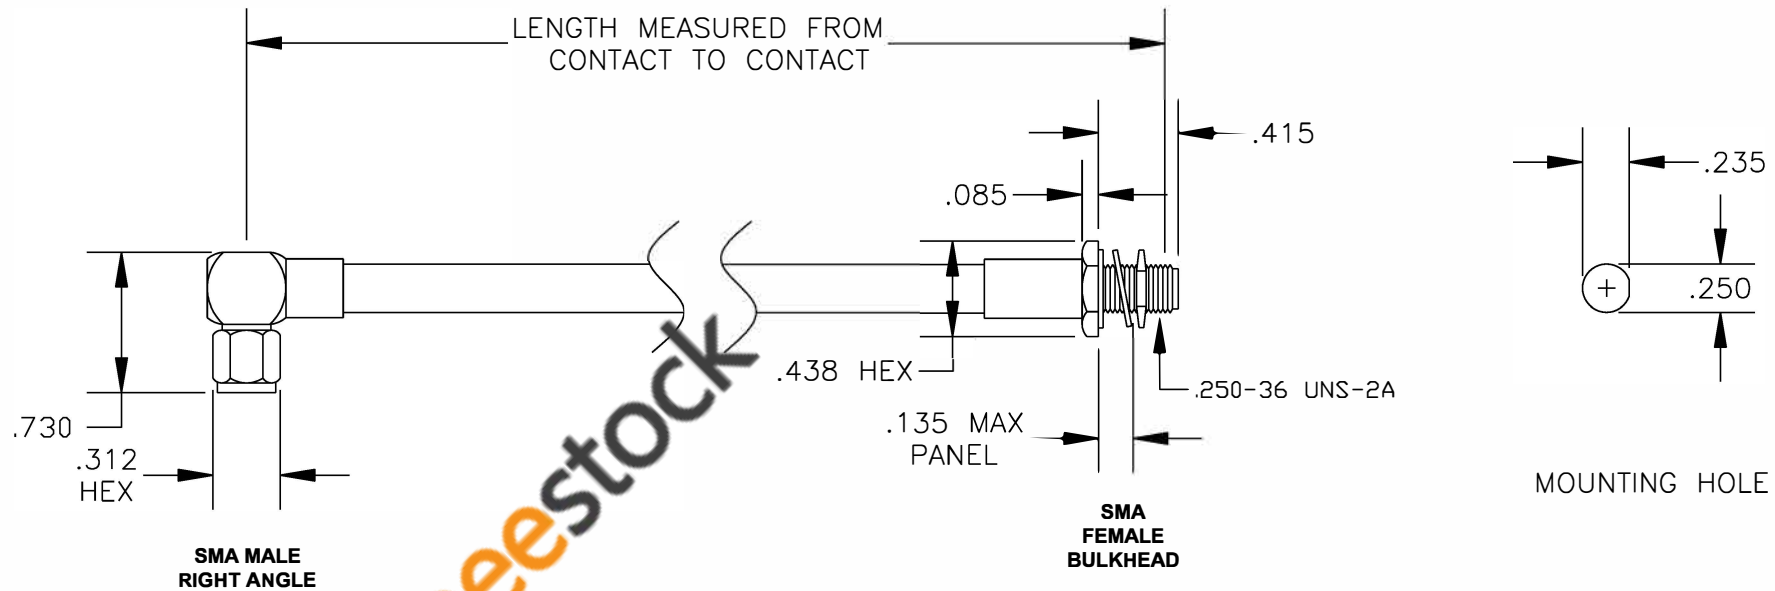

COMPONENTS	IMPEDANCE
SMA MALE RIGHT ANGLE	50 OHM
SMA FEMALE BULKHEAD	50 OHM

Standard Lengths	
-12	12"
-24	24"
-36	36"
-48	48"
-60	60"
-XXX	Custom Length in inches

ebeestock

8TH FLOOR, BUILDING 1, YONGFU SCIENCE AND TECHNOLOGY CENTER INDUSTRIAL PARK, NANZHA DISTRICT 5, HUMEN, 523900, DONGGUAN, GUANGDONG, CHINA
 WEBSITE: www.ebeestock.com
 EMAIL: sales@ebeestock.com

ET37302		DES. CABLE ASSEMBLY, PE-SR401FL, SMA MALE RIGHT ANGLE TO SMA FEMALE BULKHEAD	
----------------	--	--	--

REV. A	FSCM NO. 53919	CAD FILE 013008	SCALE N/A	SIZE A	147
--------	-----------------------	-----------------	-----------	--------	-----

- NOTES:**
- UNLESS OTHERWISE SPECIFIED ALL DIMENSIONS ARE NOMINAL.
 - ALL SPECIFICATIONS ARE SUBJECT TO CHANGE WITHOUT NOTICE AT ANY TIME.
 - DIMENSIONS ARE IN INCHES.
 - LENGTH TOLERANCE IS $\pm 1.5\%$ OR $\pm 3/8"$, WHICHEVER IS GREATER.