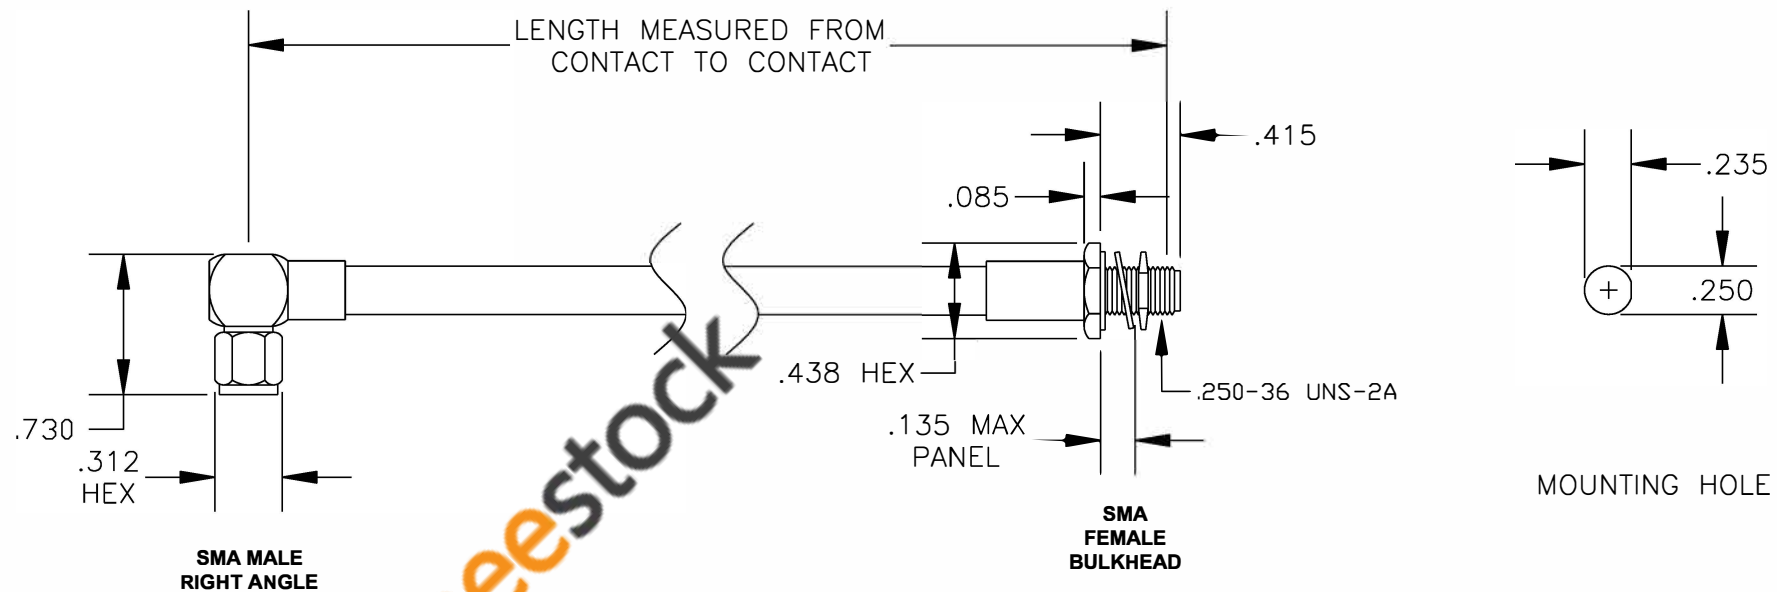

COMPONENTS	IMPEDANCE
SMA MALE RIGHT ANGLE	50 OHM
SMA FEMALE BULKHEAD	50 OHM

Standard Lengths	
-12	12"
-24	24"
-36	36"
-48	48"
-60	60"
-XXX	Custom Length in inches

ebeestock

8TH FLOOR, BUILDING 1, YONGFU SCIENCE AND TECHNOLOGY CENTER INDUSTRIAL PARK, NANZHA DISTRICT 5, HUMEN, 523900, DONGGUAN, GUANGDONG, CHINA
 WEBSITE: www.ebeestock.com
 EMAIL: sales@ebeestock.com

ET37304		DES. CABLE ASSEMBLY, PE-SR401FL, SMA MALE RIGHT ANGLE TO SMA FEMALE BULKHEAD	
----------------	--	--	--

REV. A	FSCM NO. 53919	CAD FILE 013008	SCALE N/A	SIZE A	147
--------	-----------------------	-----------------	-----------	--------	-----

- NOTES:
- UNLESS OTHERWISE SPECIFIED ALL DIMENSIONS ARE NOMINAL.
 - ALL SPECIFICATIONS ARE SUBJECT TO CHANGE WITHOUT NOTICE AT ANY TIME.
 - DIMENSIONS ARE IN INCHES.
 - LENGTH TOLERANCE IS $\pm 1.5\%$ OR $\pm 3/8"$, WHICHEVER IS GREATER.