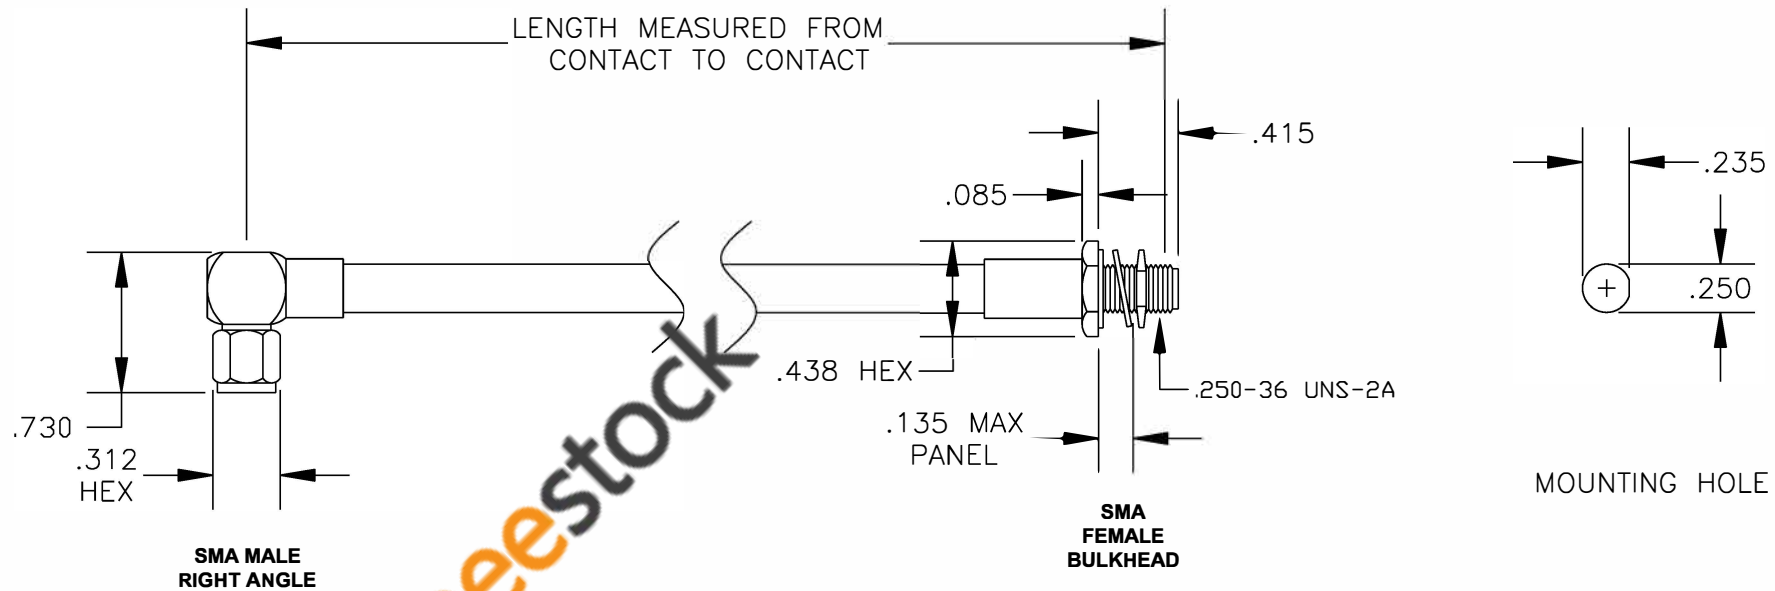

COMPONENTS	IMPEDANCE
SMA MALE RIGHT ANGLE	50 OHM
SMA FEMALE BULKHEAD	50 OHM

Standard Lengths	
-12	12"
-24	24"
-36	36"
-48	48"
-60	60"
-XXX	Custom Length in inches

ebeestock

8TH FLOOR, BUILDING 1, YONGFU SCIENCE AND TECHNOLOGY CENTER INDUSTRIAL PARK, NANZHA DISTRICT 5, HUMEN, 523900, DONGGUAN, GUANGDONG, CHINA
 WEBSITE: www.ebeestock.com
 EMAIL: sales@ebeestock.com

ET37305		DES. CABLE ASSEMBLY, PE-SR401FL, SMA MALE RIGHT ANGLE TO SMA FEMALE BULKHEAD	
----------------	--	--	--

REV. A	FSCM NO. 53919	CAD FILE 013008	SCALE N/A	SIZE A	147
--------	-----------------------	-----------------	-----------	--------	-----

- NOTES:
1. UNLESS OTHERWISE SPECIFIED ALL DIMENSIONS ARE NOMINAL.
 2. ALL SPECIFICATIONS ARE SUBJECT TO CHANGE WITHOUT NOTICE AT ANY TIME.
 3. DIMENSIONS ARE IN INCHES.
 4. LENGTH TOLERANCE IS $\pm 1.5\%$ OR $\pm 3/8"$, WHICHEVER IS GREATER.