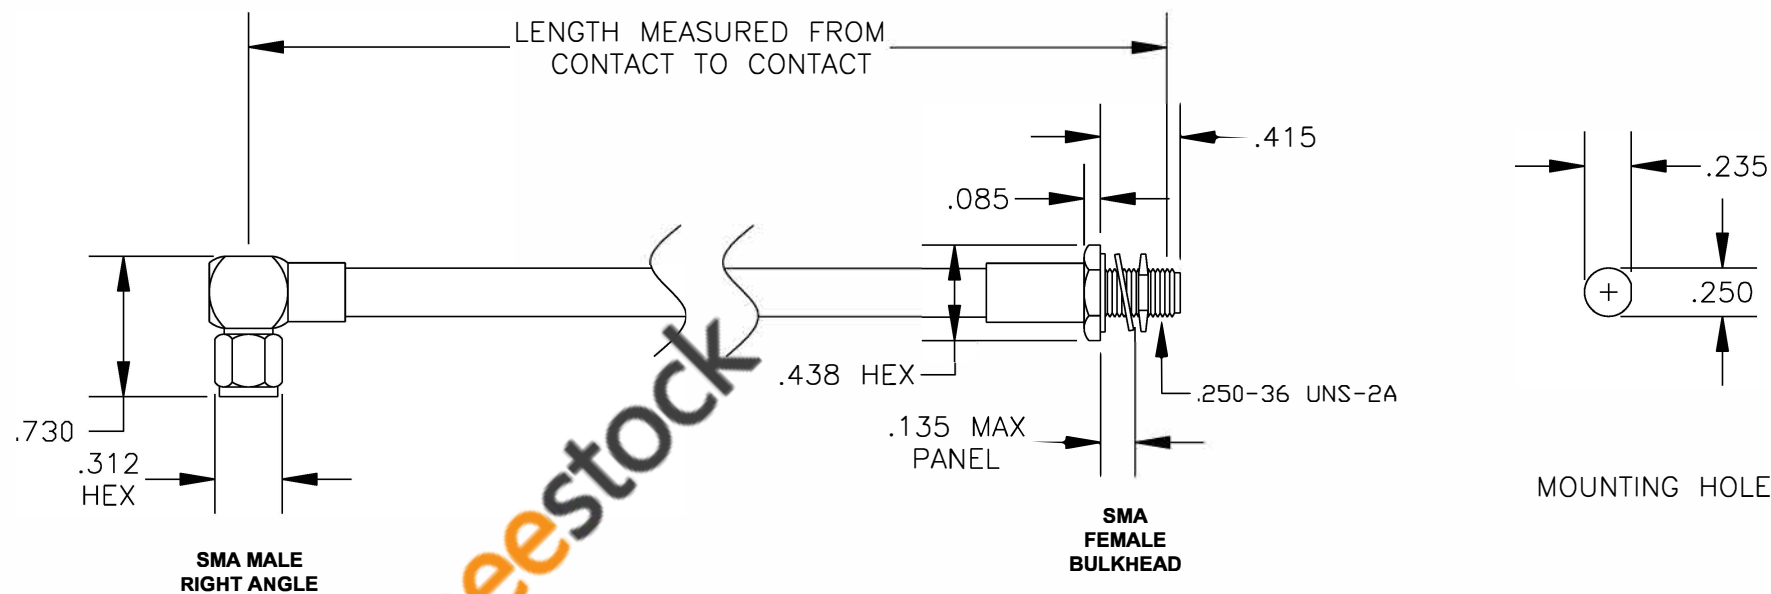

COMPONENTS	IMPEDANCE
SMA MALE RIGHT ANGLE	50 OHM
SMA FEMALE BULKHEAD	50 OHM

Standard Lengths	
-12	12"
-24	24"
-36	36"
-48	48"
-60	60"
-XXX	Custom Length in inches

ebeestock

RoHS  
Compliance  
Certified

**8TH FLOOR, BUILDING 1, YONGFU SCIENCE AND TECHNOLOGY CENTER INDUSTRIAL PARK, NANZHA DISTRICT 5, HUMEN, 523900, DONGGUAN, GUANGDONG, CHINA**  
 WEBSITE: [www.ebeestock.com](http://www.ebeestock.com)  
 EMAIL: [sales@ebeestock.com](mailto:sales@ebeestock.com)

<b>ET37306</b>		DES. CABLE ASSEMBLY, PE-SR401FL, SMA MALE RIGHT ANGLE TO SMA FEMALE BULKHEAD (LEAD FREE)		
REV. A	<b>FSCM NO. 53919</b>	CAD FILE 013008	SCALE N/A	SIZE A 147

- NOTES:
- UNLESS OTHERWISE SPECIFIED ALL DIMENSIONS ARE NOMINAL.
  - ALL SPECIFICATIONS ARE SUBJECT TO CHANGE WITHOUT NOTICE AT ANY TIME.
  - DIMENSIONS ARE IN INCHES.
  - LENGTH TOLERANCE IS  $\pm 1.5\%$  OR  $\pm 3/8"$ , WHICHEVER IS GREATER.