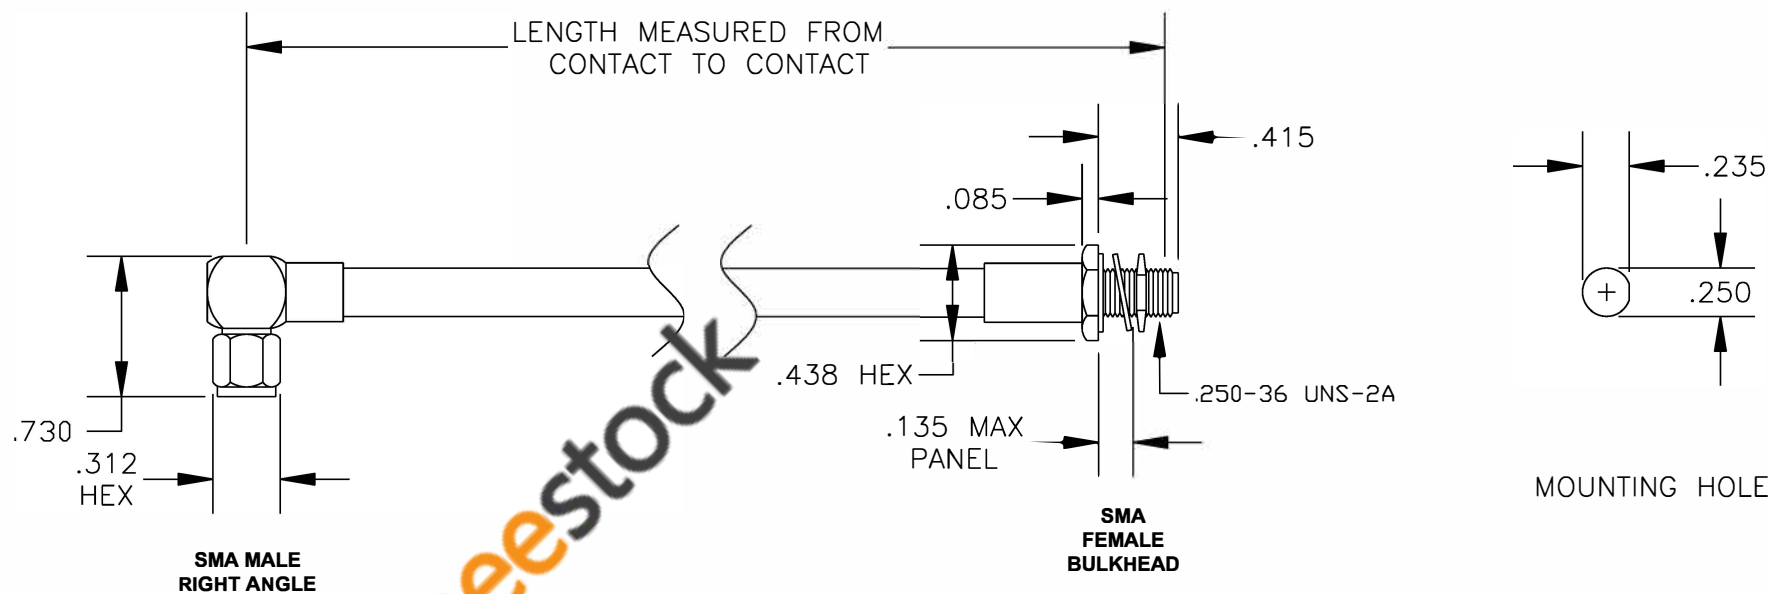

COMPONENTS	IMPEDANCE
SMA MALE RIGHT ANGLE	50 OHM
SMA FEMALE BULKHEAD	50 OHM

Standard Lengths	
-12	12"
-24	24"
-36	36"
-48	48"
-60	60"
-XXX	Custom Length in inches

ebeestock

RoHS  
Compliance  
Certified

**8TH FLOOR, BUILDING 1, YONGFU SCIENCE AND TECHNOLOGY CENTER INDUSTRIAL PARK, NANZHA DISTRICT 5, HUMEN, 523900, DONGGUAN, GUANGDONG, CHINA**  
 WEBSITE: [www.ebeestock.com](http://www.ebeestock.com)  
 EMAIL: [sales@ebeestock.com](mailto:sales@ebeestock.com)

**ET37308**

DES. CABLE ASSEMBLY, PE-SR401FL, SMA MALE RIGHT ANGLE TO SMA FEMALE BULKHEAD (LEAD FREE)

REV. A	FSCM NO. 53919	CAD FILE 013008	SCALE N/A	SIZE A 147
--------	----------------	-----------------	-----------	------------

**NOTES:**

1. UNLESS OTHERWISE SPECIFIED ALL DIMENSIONS ARE NOMINAL.
2. ALL SPECIFICATIONS ARE SUBJECT TO CHANGE WITHOUT NOTICE AT ANY TIME.
3. DIMENSIONS ARE IN INCHES.
4. LENGTH TOLERANCE IS  $\pm 1.5\%$  OR  $\pm 3/8"$ , WHICHEVER IS GREATER.