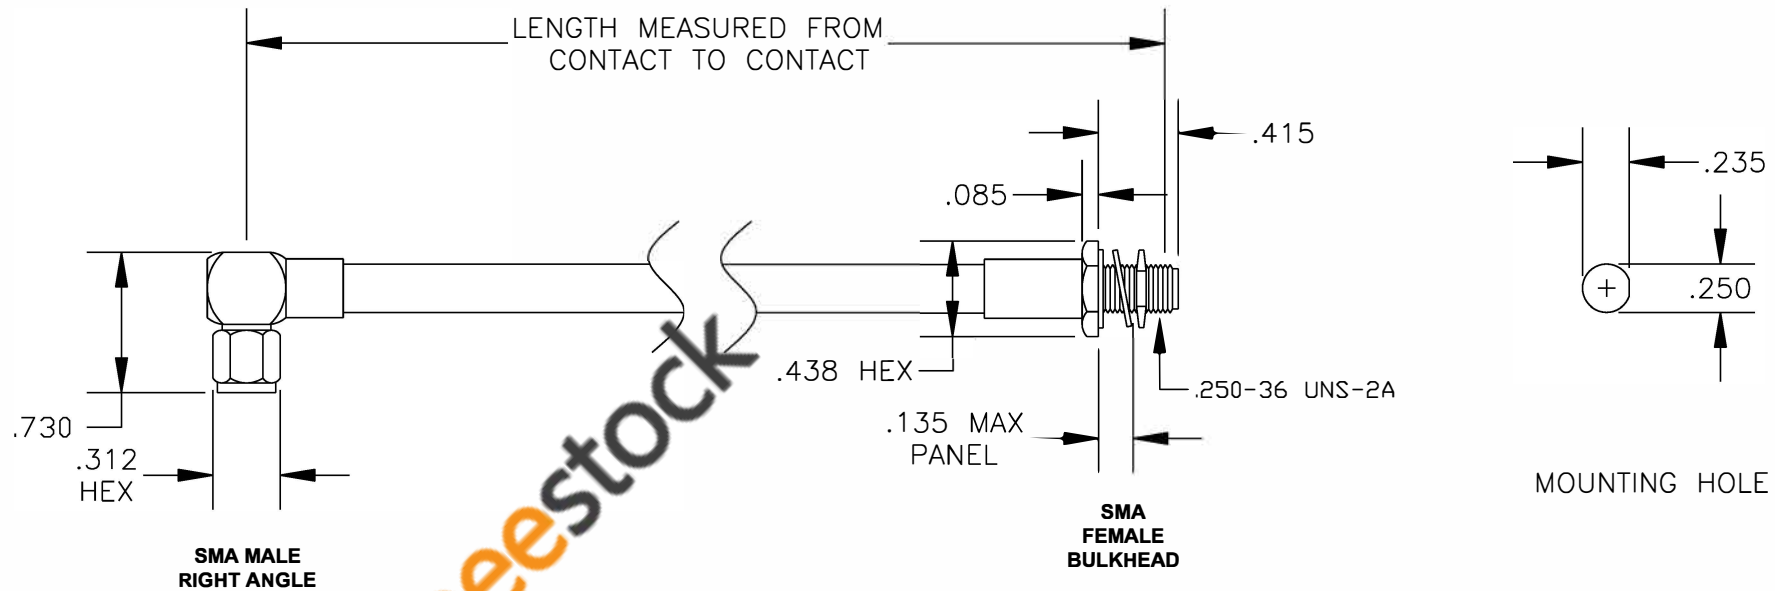

COMPONENTS	IMPEDANCE
SMA MALE RIGHT ANGLE	50 OHM
SMA FEMALE BULKHEAD	50 OHM

Standard Lengths	
-12	12"
-24	24"
-36	36"
-48	48"
-60	60"
-XXX	Custom Length in inches

ebeestock

RoHS
Compliance
Certified

8TH FLOOR, BUILDING 1, YONGFU SCIENCE AND TECHNOLOGY CENTER INDUSTRIAL PARK, NANZHA DISTRICT 5, HUMEN, 523900, DONGGUAN, GUANGDONG, CHINA
 WEBSITE: www.ebeestock.com
 EMAIL: sales@ebeestock.com

ET37309		DES. CABLE ASSEMBLY, PE-SR401FL, SMA MALE RIGHT ANGLE TO SMA FEMALE BULKHEAD (LEAD FREE)		
REV. A	FSCM NO. 53919	CAD FILE 013008	SCALE N/A	SIZE A 147

- NOTES:
- UNLESS OTHERWISE SPECIFIED ALL DIMENSIONS ARE NOMINAL.
 - ALL SPECIFICATIONS ARE SUBJECT TO CHANGE WITHOUT NOTICE AT ANY TIME.
 - DIMENSIONS ARE IN INCHES.
 - LENGTH TOLERANCE IS $\pm 1.5\%$ OR $\pm 3/8"$, WHICHEVER IS GREATER.