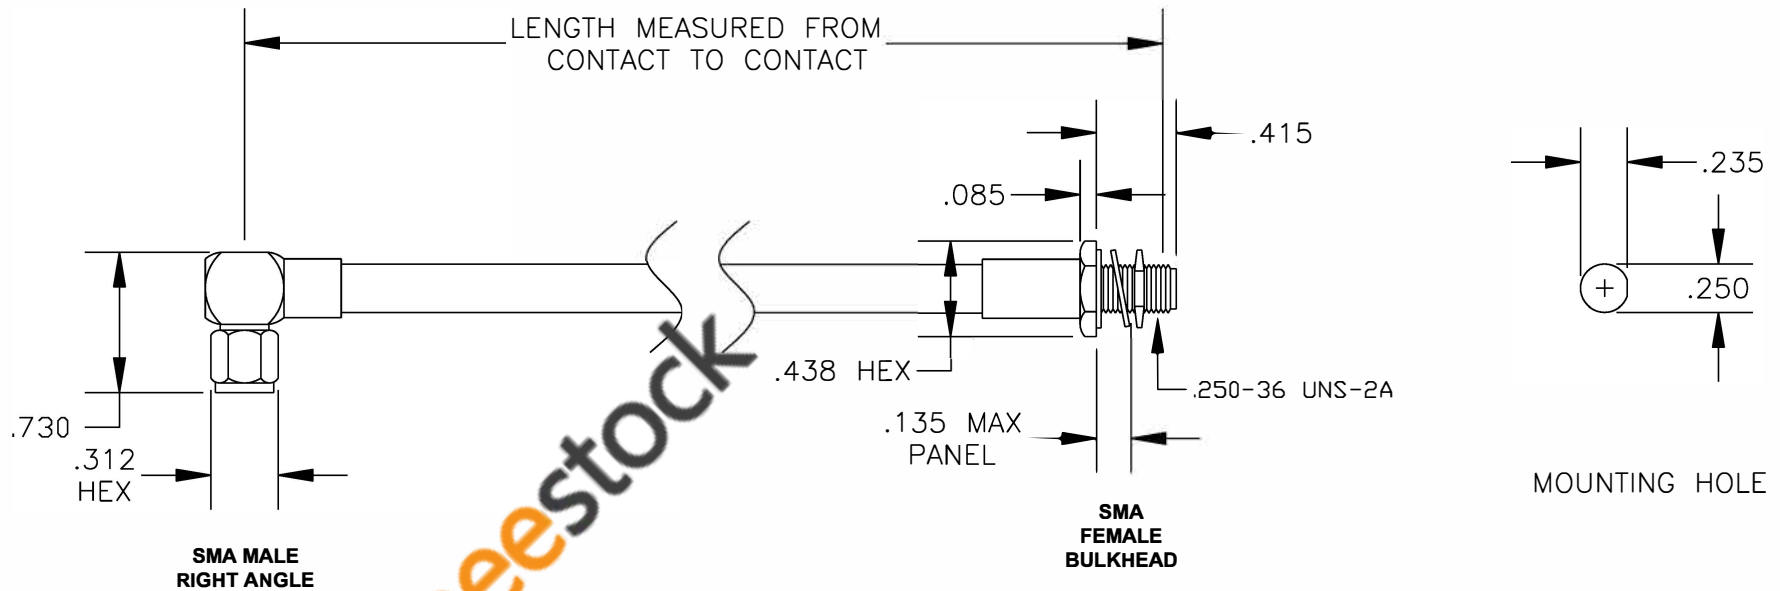

COMPONENTS	IMPEDANCE
SMA MALE RIGHT ANGLE	50 OHM
SMA FEMALE BULKHEAD	50 OHM

Standard Lengths	
-12	12"
-24	24"
-36	36"
-48	48"
-60	60"
-XXX	Custom Length in inches

ebeestock

RoHS
Compliance
Certified

8TH FLOOR, BUILDING 1, YONGFU SCIENCE AND TECHNOLOGY CENTER INDUSTRIAL PARK, NANZHA DISTRICT 5, HUMEN, 523900, DONGGUAN, GUANGDONG, CHINA
 WEBSITE: www.ebeestock.com
 EMAIL: sales@ebeestock.com

ET37310		DES. CABLE ASSEMBLY, PE-SR401FL, SMA MALE RIGHT ANGLE TO SMA FEMALE BULKHEAD (LEAD FREE)	
REV. A	FSCM NO. 53919	CAD FILE 013008	SCALE N/A SIZE A 147

- NOTES:
- UNLESS OTHERWISE SPECIFIED ALL DIMENSIONS ARE NOMINAL.
 - ALL SPECIFICATIONS ARE SUBJECT TO CHANGE WITHOUT NOTICE AT ANY TIME.
 - DIMENSIONS ARE IN INCHES.
 - LENGTH TOLERANCE IS $\pm 1.5\%$ OR $\pm 3/8"$, WHICHEVER IS GREATER.