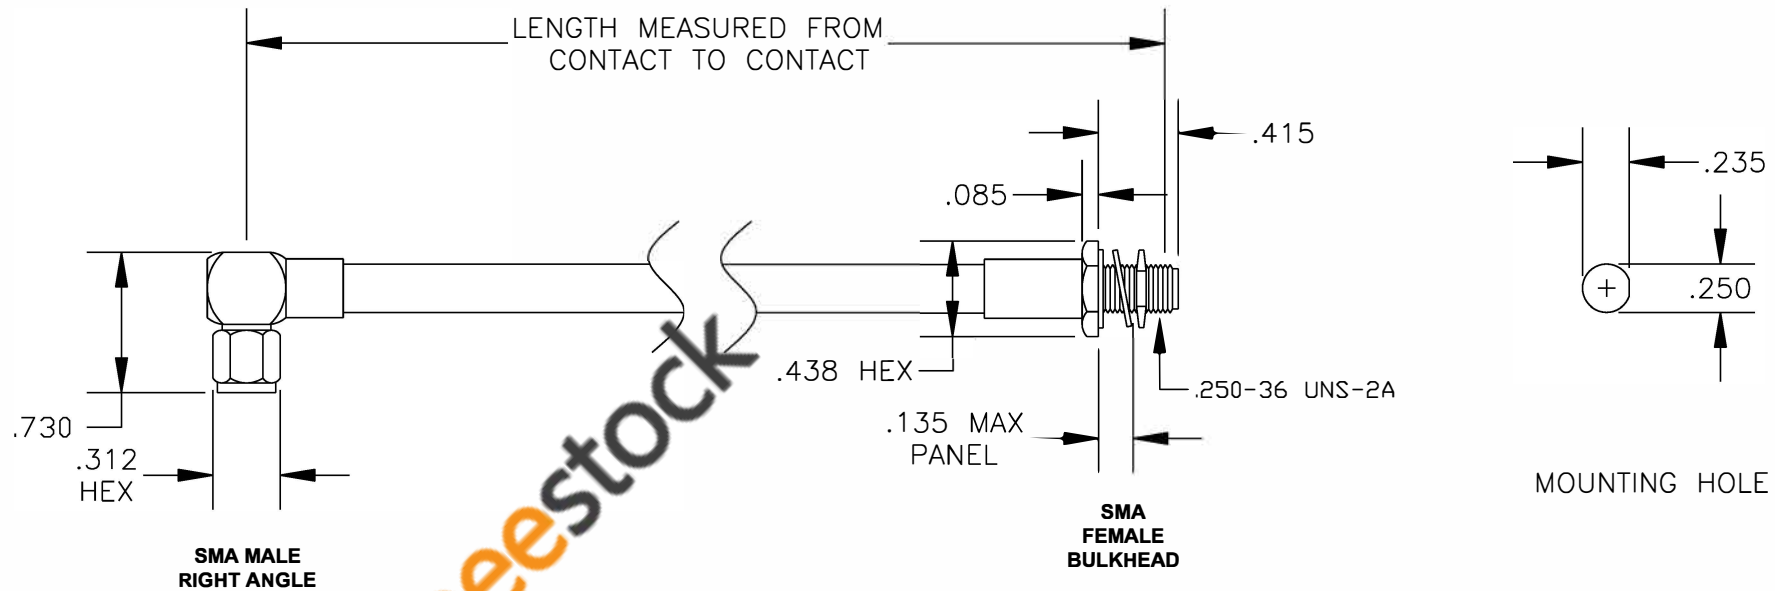

COMPONENTS	IMPEDANCE
SMA MALE RIGHT ANGLE	50 OHM
SMA FEMALE BULKHEAD	50 OHM

Standard Lengths	
-12	12"
-24	24"
-36	36"
-48	48"
-60	60"
-XXX	Custom Length in inches

ebeestock

RoHS  
Compliance  
Certified

**8TH FLOOR, BUILDING 1, YONGFU SCIENCE AND TECHNOLOGY CENTER INDUSTRIAL PARK, NANZHA DISTRICT 5, HUMEN, 523900, DONGGUAN, GUANGDONG, CHINA**  
 WEBSITE: [www.ebeestock.com](http://www.ebeestock.com)  
 EMAIL: [sales@ebeestock.com](mailto:sales@ebeestock.com)

<b>ET37311</b>		DES. CABLE ASSEMBLY, PE-SR401FL, SMA MALE RIGHT ANGLE TO SMA FEMALE BULKHEAD (LEAD FREE)		
REV. A	<b>FSCM NO. 53919</b>	CAD FILE 013008	SCALE N/A	SIZE A 147

- NOTES:
- UNLESS OTHERWISE SPECIFIED ALL DIMENSIONS ARE NOMINAL.
  - ALL SPECIFICATIONS ARE SUBJECT TO CHANGE WITHOUT NOTICE AT ANY TIME.
  - DIMENSIONS ARE IN INCHES.
  - LENGTH TOLERANCE IS  $\pm 1.5\%$  OR  $\pm 3/8"$ , WHICHEVER IS GREATER.