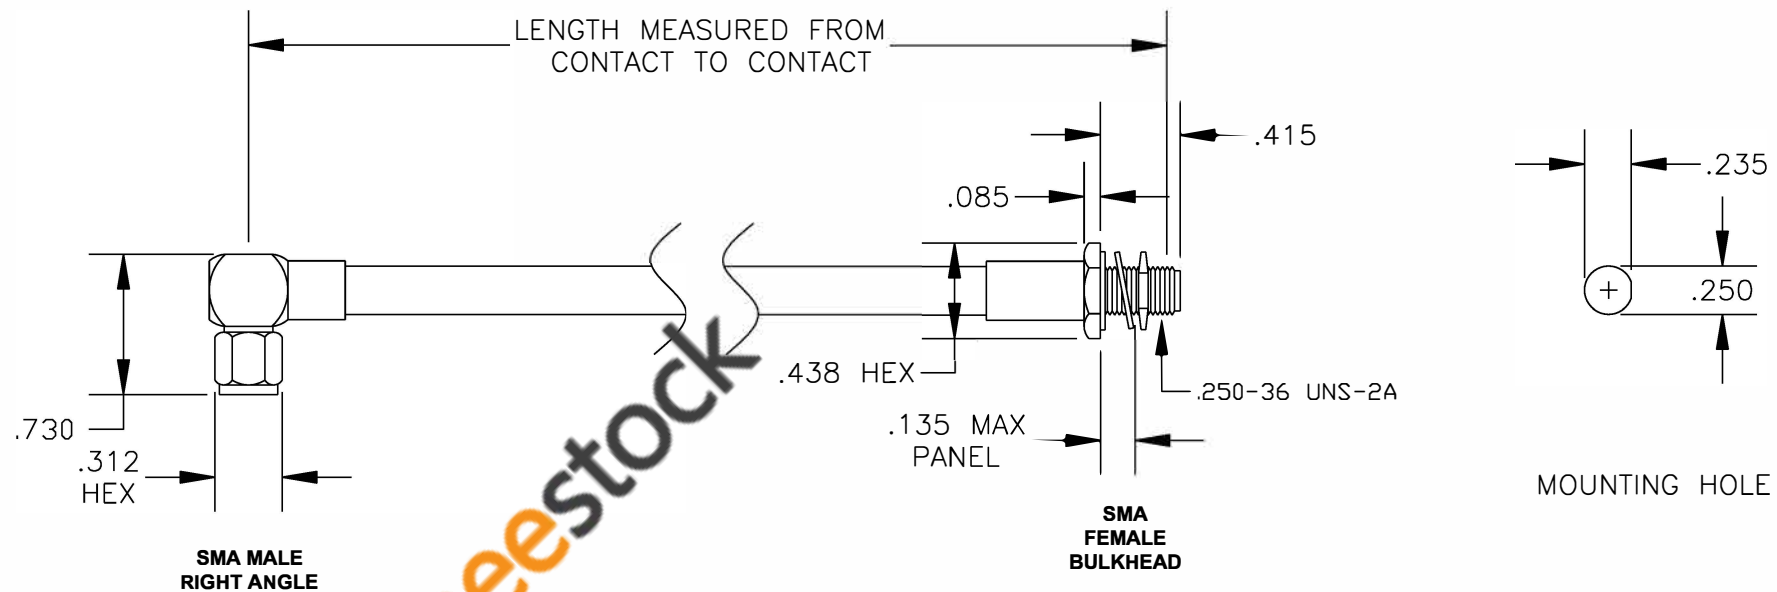

COMPONENTS	IMPEDANCE
SMA MALE RIGHT ANGLE	50 OHM
SMA FEMALE BULKHEAD	50 OHM

Standard Lengths	
-12	12"
-24	24"
-36	36"
-48	48"
-60	60"
-XXX	Custom Length in inches

ebeestock

RoHS
Compliance
Certified

8TH FLOOR, BUILDING 1, YONGFU SCIENCE AND TECHNOLOGY CENTER INDUSTRIAL PARK, NANZHA DISTRICT 5, HUMEN, 523900, DONGGUAN, GUANGDONG, CHINA
 WEBSITE: www.ebeestock.com
 EMAIL: sales@ebeestock.com

ET37312		DES. CABLE ASSEMBLY, PE-SR401FL, SMA MALE RIGHT ANGLE TO SMA FEMALE BULKHEAD (LEAD FREE)		
REV. A	FSCM NO. 53919	CAD FILE 013008	SCALE N/A	SIZE A 147

- NOTES:
- UNLESS OTHERWISE SPECIFIED ALL DIMENSIONS ARE NOMINAL.
 - ALL SPECIFICATIONS ARE SUBJECT TO CHANGE WITHOUT NOTICE AT ANY TIME.
 - DIMENSIONS ARE IN INCHES.
 - LENGTH TOLERANCE IS $\pm 1.5\%$ OR $\pm 3/8"$, WHICHEVER IS GREATER.