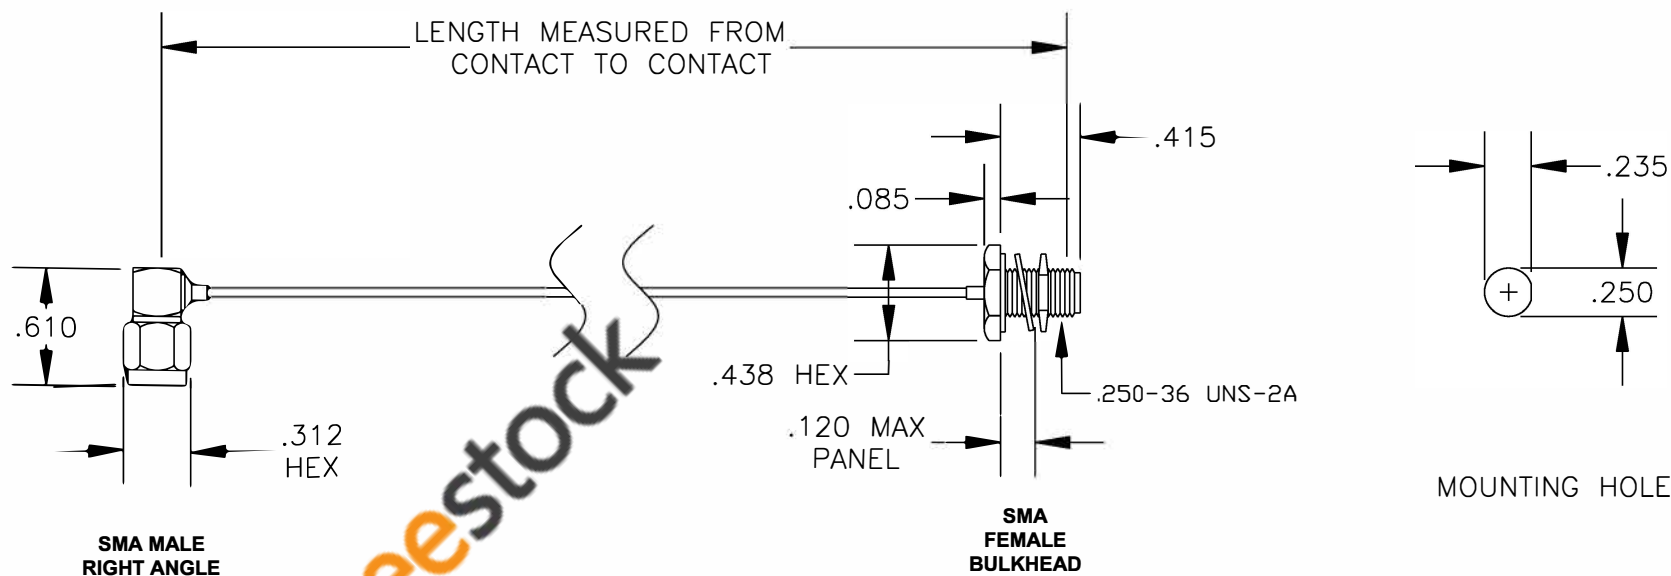

COMPONENTS	IMPEDANCE
SMA MALE RIGHT ANGLE	50 OHM
SMA FEMALE BULKHEAD	50 OHM

Standard Lengths	
-12	12"
-24	24"
-36	36"
-48	48"
-60	60"
-XXX	Custom Length in inches

ebeestock

RoHS
Compliance
Certified

8TH FLOOR, BUILDING 1, YONGFU SCIENCE AND TECHNOLOGY CENTER INDUSTRIAL PARK, NANZHA DISTRICT 5, HUMEN, 523900, DONGGUAN, GUANGDONG, CHINA
 WEBSITE: www.ebeestock.com
 EMAIL: sales@ebeestock.com

ET37320		DES. CABLE ASSEMBLY, PE-034SR, SMA MALE RIGHT ANGLE TO SMA FEMALE BULKHEAD	
----------------	--	--	--

REV. A	FSCM NO. 53919	CAD FILE 013008	SCALE N/A	SIZE A 147
--------	-----------------------	-----------------	-----------	------------

- NOTES:**
- UNLESS OTHERWISE SPECIFIED ALL DIMENSIONS ARE NOMINAL.
 - ALL SPECIFICATIONS ARE SUBJECT TO CHANGE WITHOUT NOTICE AT ANY TIME.
 - DIMENSIONS ARE IN INCHES.
 - LENGTH TOLERANCE IS $\pm 1.5\%$ OR $\pm 3/8"$, WHICHEVER IS GREATER.