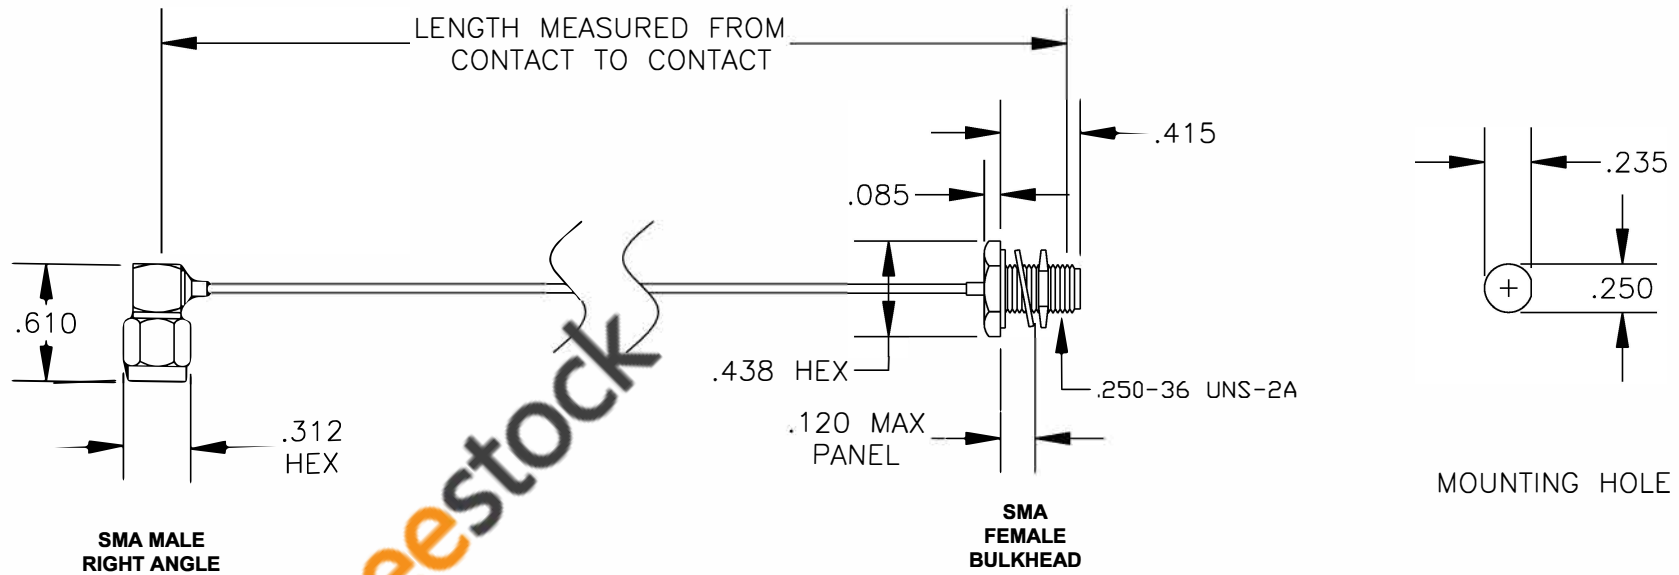

COMPONENTS	IMPEDANCE
SMA MALE RIGHT ANGLE	50 OHM
SMA FEMALE BULKHEAD	50 OHM

Standard Lengths	
-12	12"
-24	24"
-36	36"
-48	48"
-60	60"
-XXX	Custom Length in inches

ebeestock

RoHS  
Compliance  
Certified

8TH FLOOR, BUILDING 1, YONGFU SCIENCE AND TECHNOLOGY CENTER INDUSTRIAL PARK, NANZHA DISTRICT 5, HUMEN, 523900, DONGGUAN, GUANGDONG, CHINA

**ebeestock**

WEBSITE: [www.ebeestock.com](http://www.ebeestock.com)  
EMAIL: [sales@ebeestock.com](mailto:sales@ebeestock.com)

<b>ET37321</b>		DES. CABLE ASSEMBLY, PE-034SR, SMA MALE RIGHT ANGLE TO SMA FEMALE BULKHEAD		
REV. A	<b>FSCM NO. 53919</b>	CAD FILE 013008	SCALE N/A	SIZE A 147

- NOTES:**
- UNLESS OTHERWISE SPECIFIED ALL DIMENSIONS ARE NOMINAL.
  - ALL SPECIFICATIONS ARE SUBJECT TO CHANGE WITHOUT NOTICE AT ANY TIME.
  - DIMENSIONS ARE IN INCHES.
  - LENGTH TOLERANCE IS  $\pm 1.5\%$  OR  $\pm 3/8"$ , WHICHEVER IS GREATER.