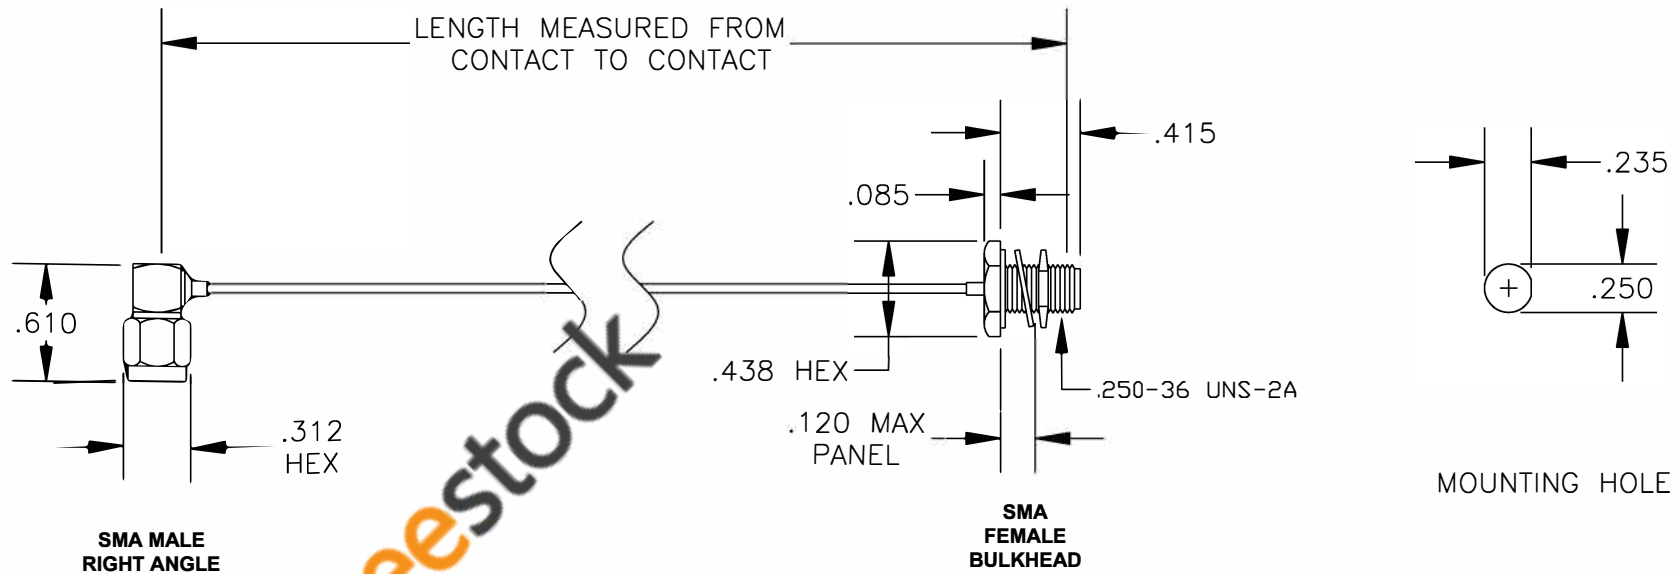

COMPONENTS	IMPEDANCE
SMA MALE RIGHT ANGLE	50 OHM
SMA FEMALE BULKHEAD	50 OHM

Standard Lengths	
-12	12"
-24	24"
-36	36"
-48	48"
-60	60"
-XXX	Custom Length in inches

ebeestock

RoHS
Compliance
Certified

8TH FLOOR, BUILDING 1, YONGFU SCIENCE AND TECHNOLOGY CENTER INDUSTRIAL PARK, NANZHA DISTRICT 5, HUMEN, 523900, DONGGUAN, GUANGDONG, CHINA
 WEBSITE: www.ebeestock.com
 EMAIL: sales@ebeestock.com

ET37322		DES. CABLE ASSEMBLY, PE-034SR, SMA MALE RIGHT ANGLE TO SMA FEMALE BULKHEAD		
REV. A	FSCM NO. 53919	CAD FILE 013008	SCALE N/A	SIZE A 147

- NOTES:**
- UNLESS OTHERWISE SPECIFIED ALL DIMENSIONS ARE NOMINAL.
 - ALL SPECIFICATIONS ARE SUBJECT TO CHANGE WITHOUT NOTICE AT ANY TIME.
 - DIMENSIONS ARE IN INCHES.
 - LENGTH TOLERANCE IS $\pm 1.5\%$ OR $\pm 3/8"$, WHICHEVER IS GREATER.