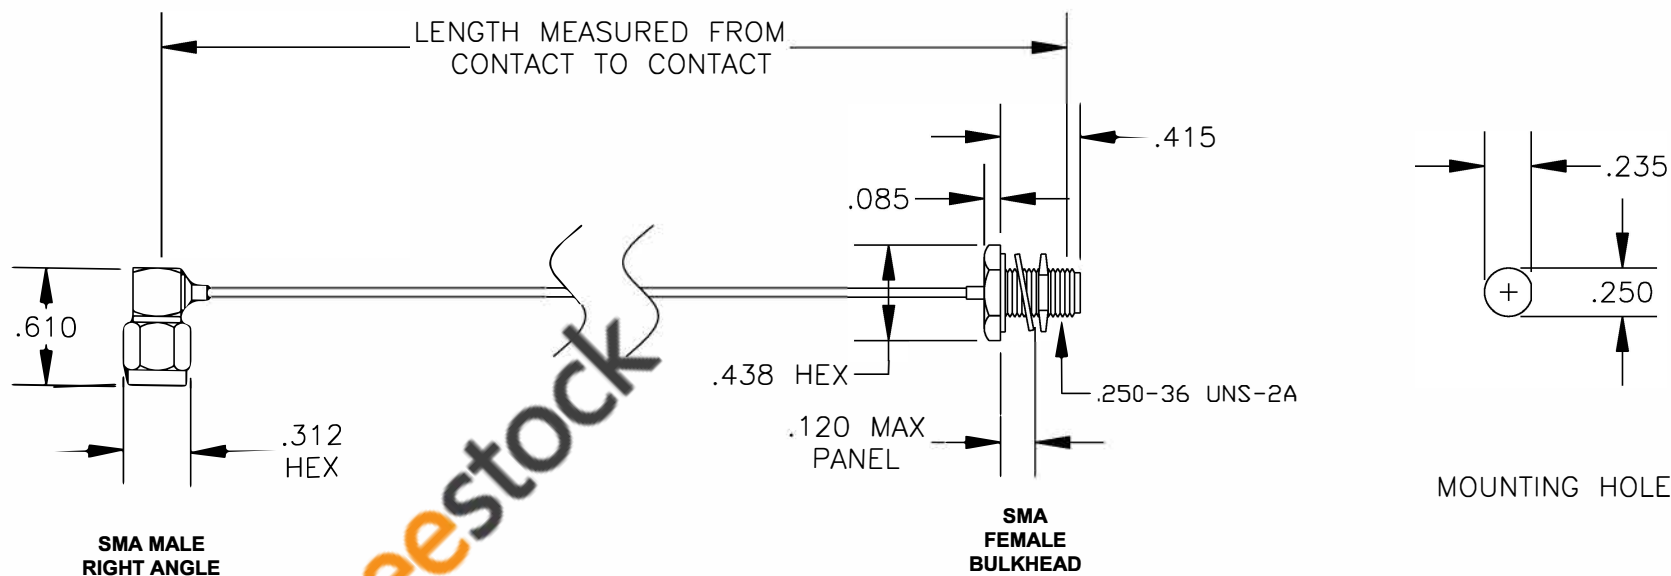

COMPONENTS	IMPEDANCE
SMA MALE RIGHT ANGLE	50 OHM
SMA FEMALE BULKHEAD	50 OHM

Standard Lengths	
-12	12"
-24	24"
-36	36"
-48	48"
-60	60"
-XXX	Custom Length in inches

ebeestock

RoHS  
Compliance  
Certified

**8TH FLOOR, BUILDING 1, YONGFU SCIENCE AND TECHNOLOGY CENTER INDUSTRIAL PARK, NANZHA DISTRICT 5, HUMEN, 523900, DONGGUAN, GUANGDONG, CHINA**  
 WEBSITE: [www.ebeestock.com](http://www.ebeestock.com)  
 EMAIL: [sales@ebeestock.com](mailto:sales@ebeestock.com)

**ET37323**      DES. CABLE ASSEMBLY, PE-034SR, SMA MALE RIGHT ANGLE TO SMA FEMALE BULKHEAD

REV. A	FSCM NO. 53919	CAD FILE 013008	SCALE N/A	SIZE A 147
--------	----------------	-----------------	-----------	------------

- NOTES:
1. UNLESS OTHERWISE SPECIFIED ALL DIMENSIONS ARE NOMINAL.
  2. ALL SPECIFICATIONS ARE SUBJECT TO CHANGE WITHOUT NOTICE AT ANY TIME.
  3. DIMENSIONS ARE IN INCHES.
  4. LENGTH TOLERANCE IS  $\pm 1.5\%$  OR  $\pm 3/8"$ , WHICHEVER IS GREATER.