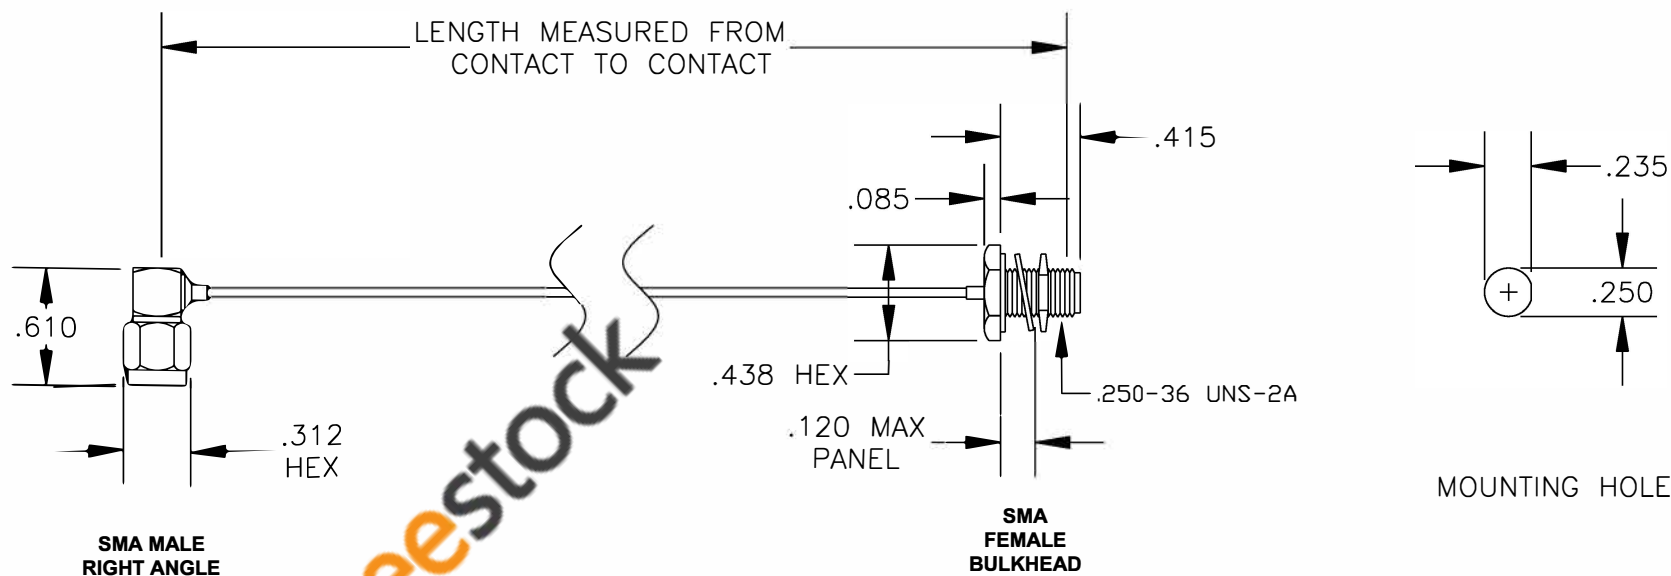

COMPONENTS	IMPEDANCE
SMA MALE RIGHT ANGLE	50 OHM
SMA FEMALE BULKHEAD	50 OHM

Standard Lengths	
-12	12"
-24	24"
-36	36"
-48	48"
-60	60"
-XXX	Custom Length in inches

ebeestock

RoHS
Compliance
Certified

8TH FLOOR, BUILDING 1, YONGFU SCIENCE AND TECHNOLOGY CENTER INDUSTRIAL PARK, NANZHA DISTRICT 5, HUMEN, 523900, DONGGUAN, GUANGDONG, CHINA
 WEBSITE: www.ebeestock.com
 EMAIL: sales@ebeestock.com

ET37324		DES. CABLE ASSEMBLY, PE-034SR, SMA MALE RIGHT ANGLE TO SMA FEMALE BULKHEAD	
----------------	--	--	--

REV. A	FSCM NO. 53919	CAD FILE 013008	SCALE N/A	SIZE A 147
--------	----------------	-----------------	-----------	------------

- NOTES:
1. UNLESS OTHERWISE SPECIFIED ALL DIMENSIONS ARE NOMINAL.
 2. ALL SPECIFICATIONS ARE SUBJECT TO CHANGE WITHOUT NOTICE AT ANY TIME.
 3. DIMENSIONS ARE IN INCHES.
 4. LENGTH TOLERANCE IS $\pm 1.5\%$ OR $\pm 3/8"$, WHICHEVER IS GREATER.