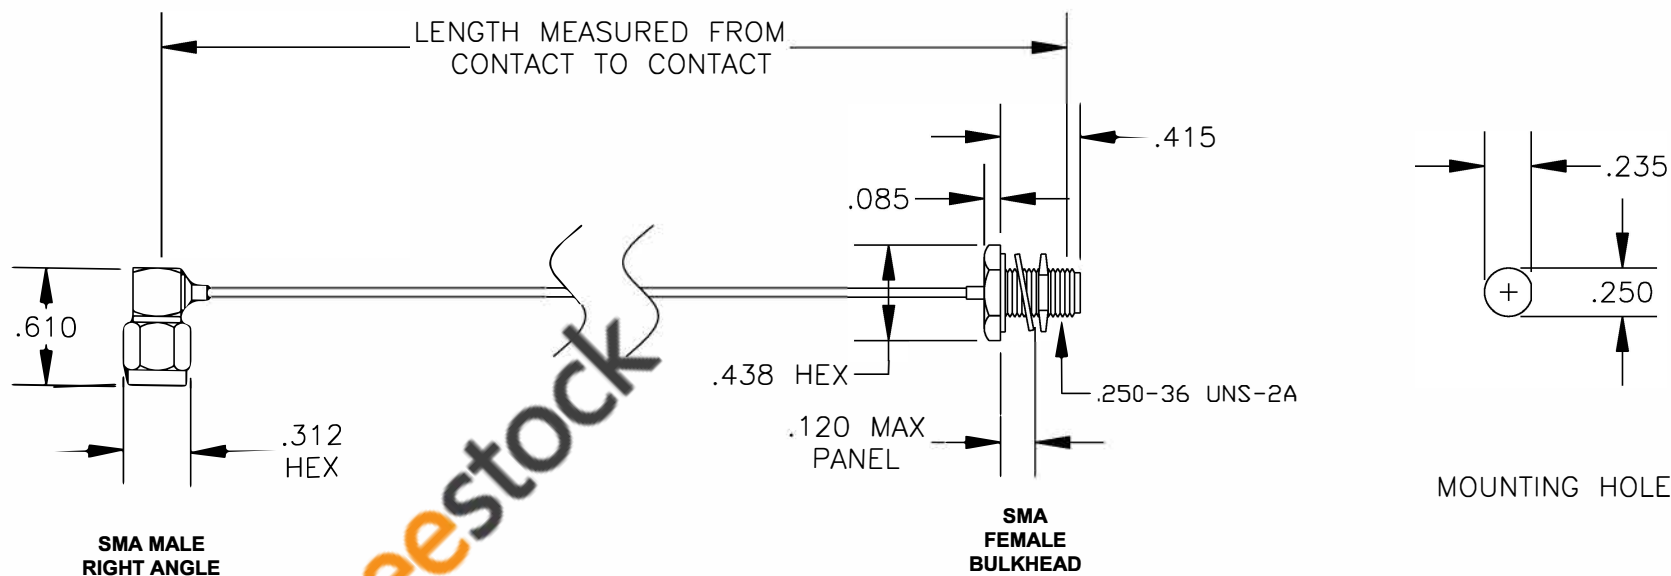

COMPONENTS	IMPEDANCE
SMA MALE RIGHT ANGLE	50 OHM
SMA FEMALE BULKHEAD	50 OHM

Standard Lengths	
-12	12"
-24	24"
-36	36"
-48	48"
-60	60"
-XXX	Custom Length in inches

ebeestock

RoHS  
Compliance  
Certified

**8TH FLOOR, BUILDING 1, YONGFU SCIENCE AND TECHNOLOGY CENTER INDUSTRIAL PARK, NANZHA DISTRICT 5, HUMEN, 523900, DONGGUAN, GUANGDONG, CHINA**  
 WEBSITE: [www.ebeestock.com](http://www.ebeestock.com)  
 EMAIL: [sales@ebeestock.com](mailto:sales@ebeestock.com)

<b>ET37326</b>		DES. CABLE ASSEMBLY, PE-034SR, SMA MALE RIGHT ANGLE TO SMA FEMALE BULKHEAD	
----------------	--	--	--

REV. A	<b>FSCM NO. 53919</b>	CAD FILE 013008	SCALE N/A	SIZE A 147
--------	-----------------------	-----------------	-----------	------------

- NOTES:**
1. UNLESS OTHERWISE SPECIFIED ALL DIMENSIONS ARE NOMINAL.
  2. ALL SPECIFICATIONS ARE SUBJECT TO CHANGE WITHOUT NOTICE AT ANY TIME.
  3. DIMENSIONS ARE IN INCHES.
  4. LENGTH TOLERANCE IS  $\pm 1.5\%$  OR  $\pm 3/8"$ , WHICHEVER IS GREATER.