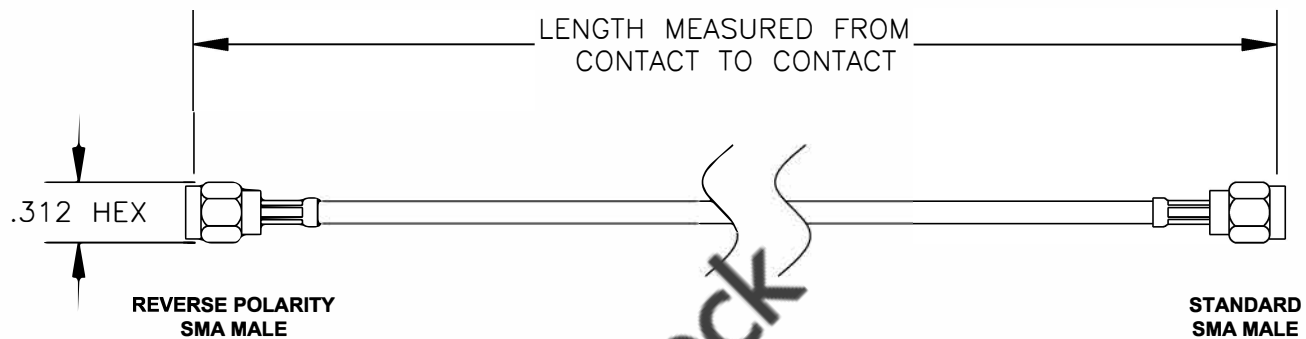

COMPONENTS	IMPEDANCE
REVERSE POLARITY SMA MALE	50 OHM
STANDARD SMA MALE	50 OHM

Standard Lengths	
-12	12"
-24	24"
-36	36"
-48	48"
-60	60"
-XXX	Custom Length in inches

ebeestock

8TH FLOOR, BUILDING 1, YONGFU SCIENCE AND TECHNOLOGY  
CENTER INDUSTRIAL PARK, NANZHA DISTRICT 5,  
HUMEN, 523900, DONGGUAN, GUANGDONG, CHINA

ebeestock

WEBSITE: [www.ebeestock.com](http://www.ebeestock.com)  
EMAIL: [sales@ebeestock.com](mailto:sales@ebeestock.com)

**ET37327**

DES. CABLE ASSEMBLY, RG174A/U, REVERSE  
POLARITY SMA MALE TO STANDARD SMA  
MALE

REV. A	FSCM NO. 53919	CAD FILE 013008	SCALE N/A	SIZE A	147
--------	----------------	-----------------	-----------	--------	-----

**NOTES:**

1. UNLESS OTHERWISE SPECIFIED ALL DIMENSIONS ARE NOMINAL.
2. ALL SPECIFICATIONS ARE SUBJECT TO CHANGE WITHOUT NOTICE AT ANY TIME.
3. DIMENSIONS ARE IN INCHES.
4. LENGTH TOLERANCE IS  $\pm 1.5\%$  OR  $\pm 3/8"$ , WHICHEVER IS GREATER.