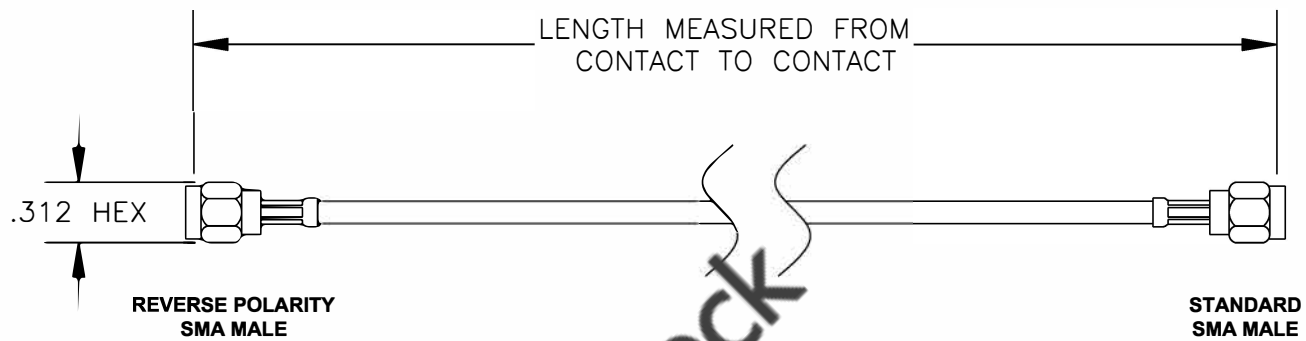

COMPONENTS	IMPEDANCE
REVERSE POLARITY SMA MALE	50 OHM
STANDARD SMA MALE	50 OHM

Standard Lengths	
-12	12"
-24	24"
-36	36"
-48	48"
-60	60"
-XXX	Custom Length in inches

8TH FLOOR, BUILDING 1, YONGFU SCIENCE AND TECHNOLOGY CENTER INDUSTRIAL PARK, NANZHA DISTRICT 5, HUMEN, 523900, DONGGUAN, GUANGDONG, CHINA
 WEBSITE: www.ebeestock.com
 EMAIL: sales@ebeestock.com

ET37329		DES. CABLE ASSEMBLY, RG174A/U, REVERSE POLARITY SMA MALE TO STANDARD SMA MALE		
REV. A	FSCM NO. 53919	CAD FILE 013008	SCALE N/A	SIZE A 147

- NOTES:**
- UNLESS OTHERWISE SPECIFIED ALL DIMENSIONS ARE NOMINAL.
 - ALL SPECIFICATIONS ARE SUBJECT TO CHANGE WITHOUT NOTICE AT ANY TIME.
 - DIMENSIONS ARE IN INCHES.
 - LENGTH TOLERANCE IS $\pm 1.5\%$ OR $\pm 3/8"$, WHICHEVER IS GREATER.