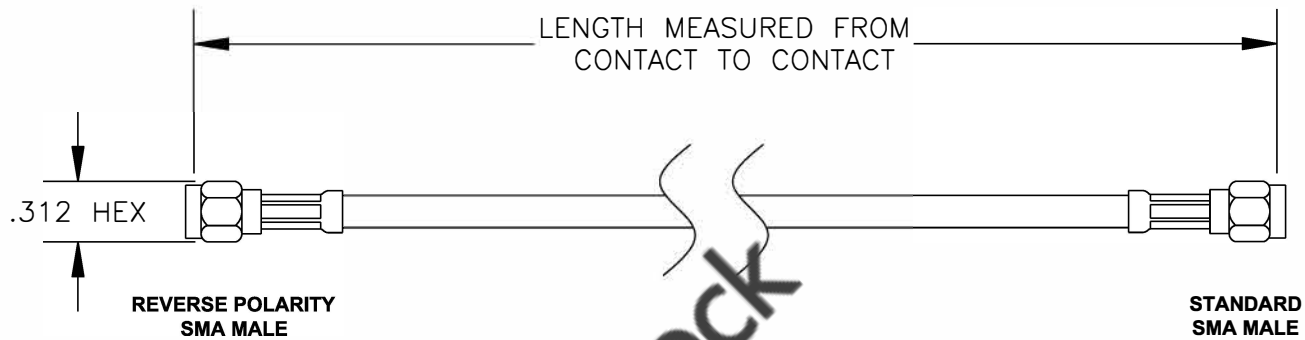

COMPONENTS	IMPEDANCE
REVERSE POLARITY SMA MALE	50 OHM
STANDARD SMA MALE	50 OHM

Standard Lengths	
-12	12"
-24	24"
-36	36"
-48	48"
-60	60"
-XXX	Custom Length in inches

ebeestock

8TH FLOOR, BUILDING 1, YONGFU SCIENCE AND TECHNOLOGY
CENTER INDUSTRIAL PARK, NANZHA DISTRICT 5,
HUMEN, 523900, DONGGUAN, GUANGDONG, CHINA

ebeestock

WEBSITE: www.ebeestock.com
EMAIL: sales@ebeestock.com

ET37339

DES. CABLE ASSEMBLY, RG223/U, REVERSE
POLARITY SMA MALE TO STANDARD SMA
MALE

REV. - FSCM NO. 53919 CAD FILE 012508 SCALE N/A SIZE A 127

NOTES:

1. UNLESS OTHERWISE SPECIFIED ALL DIMENSIONS ARE NOMINAL.
2. ALL SPECIFICATIONS ARE SUBJECT TO CHANGE WITHOUT NOTICE AT ANY TIME.
3. DIMENSIONS ARE IN INCHES.
4. LENGTH TOLERANCE IS $\pm 1.5\%$ OR $\pm 3/8"$, WHICHEVER IS GREATER.