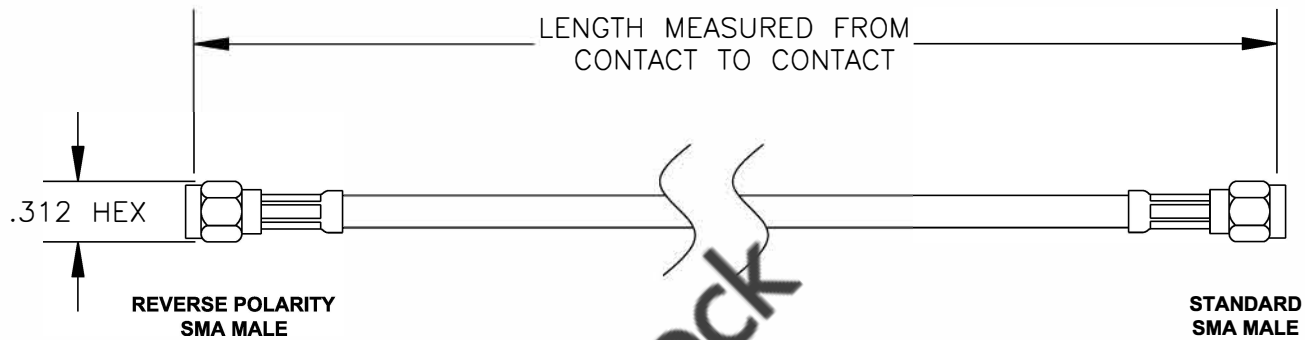

COMPONENTS	IMPEDANCE
REVERSE POLARITY SMA MALE	50 OHM
STANDARD SMA MALE	50 OHM

Standard Lengths	
-12	12"
-24	24"
-36	36"
-48	48"
-60	60"
-XXX	Custom Length in inches

ebeestock

8TH FLOOR, BUILDING 1, YONGFU SCIENCE AND TECHNOLOGY CENTER INDUSTRIAL PARK, NANZHA DISTRICT 5, HUMEN, 523900, DONGGUAN, GUANGDONG, CHINA
 WEBSITE: www.ebeestock.com
 EMAIL: sales@ebeestock.com

ET37340		DES. CABLE ASSEMBLY, RG223/U, REVERSE POLARITY SMA MALE TO STANDARD SMA MALE	
----------------	--	--	--

REV. -	FSCM NO. 53919	CAD FILE 012508	SCALE N/A	SIZE A 127
--------	-----------------------	-----------------	-----------	------------

- NOTES:
1. UNLESS OTHERWISE SPECIFIED ALL DIMENSIONS ARE NOMINAL.
 2. ALL SPECIFICATIONS ARE SUBJECT TO CHANGE WITHOUT NOTICE AT ANY TIME.
 3. DIMENSIONS ARE IN INCHES.
 4. LENGTH TOLERANCE IS $\pm 1.5\%$ OR $\pm 3/8"$, WHICHEVER IS GREATER.