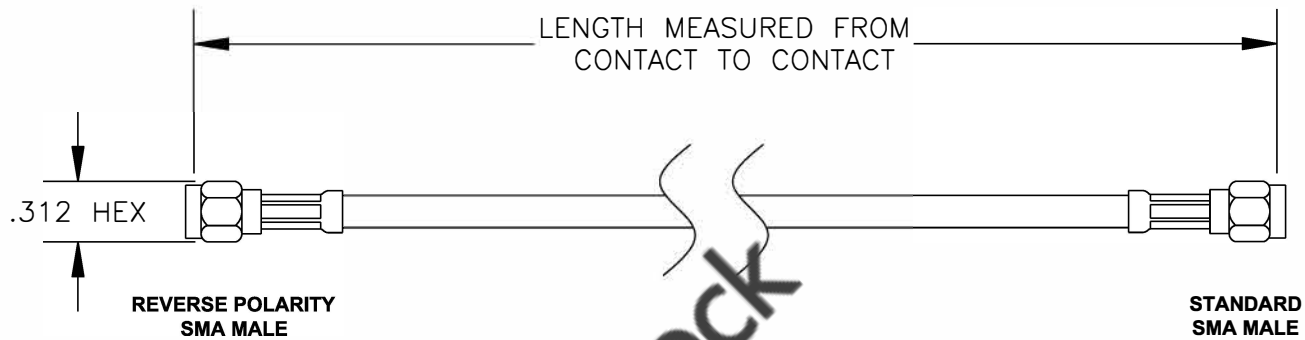

COMPONENTS	IMPEDANCE
REVERSE POLARITY SMA MALE	50 OHM
STANDARD SMA MALE	50 OHM

Standard Lengths	
-12	12"
-24	24"
-36	36"
-48	48"
-60	60"
-XXX	Custom Length in inches

ebeestock

8TH FLOOR, BUILDING 1, YONGFU SCIENCE AND TECHNOLOGY
CENTER INDUSTRIAL PARK, NANZHA DISTRICT 5,
HUMEN, 523900, DONGGUAN, GUANGDONG, CHINA

ebeestock

WEBSITE: www.ebeestock.com
EMAIL: sales@ebeestock.com

ET37341

DES. CABLE ASSEMBLY, RG223/U, REVERSE
POLARITY SMA MALE TO STANDARD SMA
MALE

REV. -	FSCM NO. 53919	CAD FILE 012508	SCALE N/A	SIZE A 127
--------	----------------	-----------------	-----------	------------

NOTES:

1. UNLESS OTHERWISE SPECIFIED ALL DIMENSIONS ARE NOMINAL.
2. ALL SPECIFICATIONS ARE SUBJECT TO CHANGE WITHOUT NOTICE AT ANY TIME.
3. DIMENSIONS ARE IN INCHES.
4. LENGTH TOLERANCE IS $\pm 1.5\%$ OR $\pm 3/8"$, WHICHEVER IS GREATER.