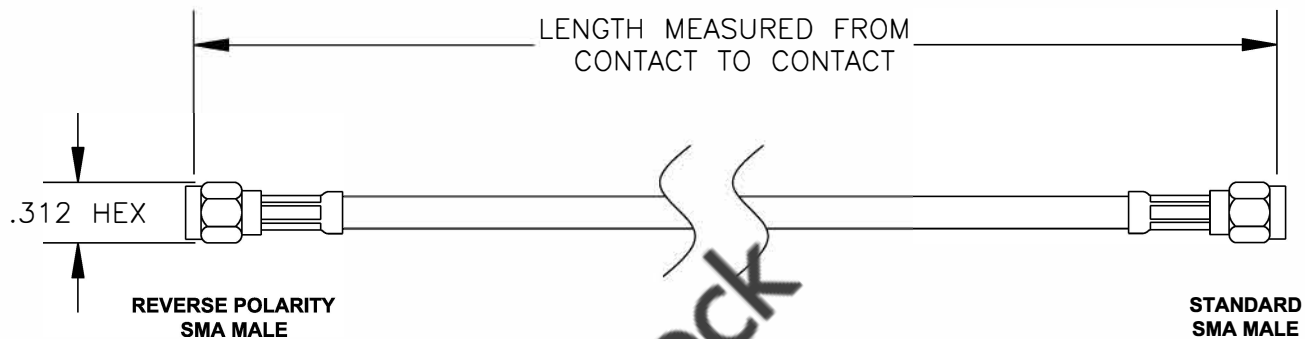

COMPONENTS	IMPEDANCE
REVERSE POLARITY SMA MALE	50 OHM
STANDARD SMA MALE	50 OHM

Standard Lengths	
-12	12"
-24	24"
-36	36"
-48	48"
-60	60"
-XXX	Custom Length in inches

ebeestock

8TH FLOOR, BUILDING 1, YONGFU SCIENCE AND TECHNOLOGY
CENTER INDUSTRIAL PARK, NANZHA DISTRICT 5,
HUMEN, 523900, DONGGUAN, GUANGDONG, CHINA

ebeestock

WEBSITE: www.ebeestock.com
EMAIL: sales@ebeestock.com

ET37342

DES. CABLE ASSEMBLY, RG223/U, REVERSE
POLARITY SMA MALE TO STANDARD SMA
MALE

REV. -	FSCM NO. 53919	CAD FILE 012508	SCALE N/A	SIZE A 127
--------	----------------	-----------------	-----------	------------

NOTES:

1. UNLESS OTHERWISE SPECIFIED ALL DIMENSIONS ARE NOMINAL.
2. ALL SPECIFICATIONS ARE SUBJECT TO CHANGE WITHOUT NOTICE AT ANY TIME.
3. DIMENSIONS ARE IN INCHES.
4. LENGTH TOLERANCE IS $\pm 1.5\%$ OR $\pm 3/8"$, WHICHEVER IS GREATER.