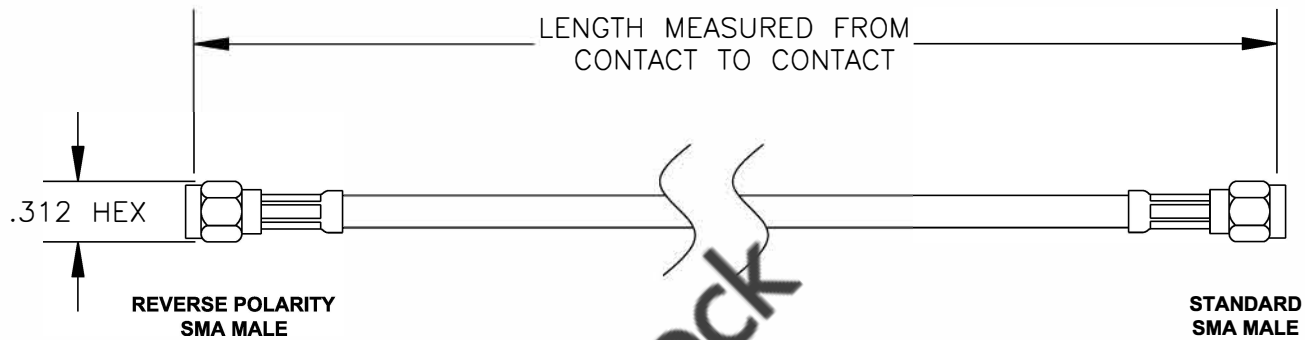

COMPONENTS	IMPEDANCE
REVERSE POLARITY SMA MALE	50 OHM
STANDARD SMA MALE	50 OHM

Standard Lengths	
-12	12"
-24	24"
-36	36"
-48	48"
-60	60"
-XXX	Custom Length in inches

ebeestock

8TH FLOOR, BUILDING 1, YONGFU SCIENCE AND TECHNOLOGY
CENTER INDUSTRIAL PARK, NANZHA DISTRICT 5,
HUMEN, 523900, DONGGUAN, GUANGDONG, CHINA

ebeestock

WEBSITE: www.ebeestock.com
EMAIL: sales@ebeestock.com

ET37343

DES. CABLE ASSEMBLY, RG223/U, REVERSE
POLARITY SMA MALE TO STANDARD SMA
MALE

REV. -	FSCM NO. 53919	CAD FILE 012508	SCALE N/A	SIZE A 127
--------	----------------	-----------------	-----------	------------

NOTES:

1. UNLESS OTHERWISE SPECIFIED ALL DIMENSIONS ARE NOMINAL.
2. ALL SPECIFICATIONS ARE SUBJECT TO CHANGE WITHOUT NOTICE AT ANY TIME.
3. DIMENSIONS ARE IN INCHES.
4. LENGTH TOLERANCE IS $\pm 1.5\%$ OR $\pm 3/8"$, WHICHEVER IS GREATER.