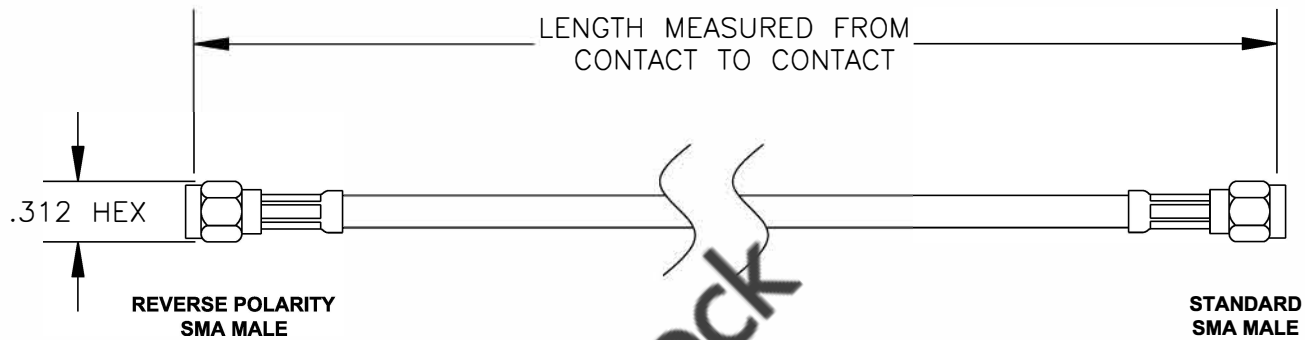

COMPONENTS	IMPEDANCE
REVERSE POLARITY SMA MALE	50 OHM
STANDARD SMA MALE	50 OHM

Standard Lengths	
-12	12"
-24	24"
-36	36"
-48	48"
-60	60"
-XXX	Custom Length in inches

ebeestock

8TH FLOOR, BUILDING 1, YONGFU SCIENCE AND TECHNOLOGY CENTER INDUSTRIAL PARK, NANZHA DISTRICT 5, HUMEN, 523900, DONGGUAN, GUANGDONG, CHINA
 WEBSITE: www.ebeestock.com
 EMAIL: sales@ebeestock.com

ET37344		DES. CABLE ASSEMBLY, RG223/U, REVERSE POLARITY SMA MALE TO STANDARD SMA MALE	
REV. -	FSCM NO. 53919	CAD FILE 012508	SCALE N/A SIZE A 127

- NOTES:
1. UNLESS OTHERWISE SPECIFIED ALL DIMENSIONS ARE NOMINAL.
 2. ALL SPECIFICATIONS ARE SUBJECT TO CHANGE WITHOUT NOTICE AT ANY TIME.
 3. DIMENSIONS ARE IN INCHES.
 4. LENGTH TOLERANCE IS $\pm 1.5\%$ OR $\pm 3/8"$, WHICHEVER IS GREATER.