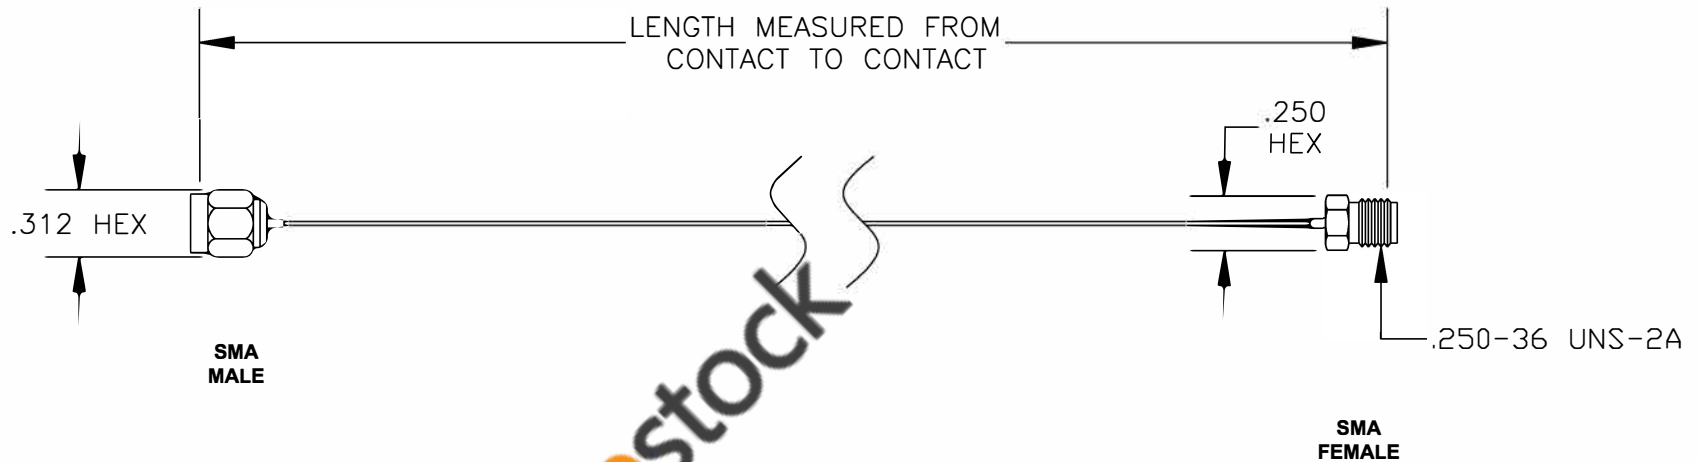

| COMPONENTS | IMPEDANCE |
|------------|-----------|
| SMA MALE | 50 OHM |
| SMA FEMALE | 50 OHM |
| | |
| | |

| Standard Lengths | |
|------------------|-------------------------|
| -12 | 12" |
| -24 | 24" |
| -36 | 36" |
| -48 | 48" |
| -60 | 60" |
| -XXX | Custom Length in inches |
| | |

| | | | |
|----------------|--|---|--|
| ET37443 | | DES. CABLE ASSEMBLY, PE-020SR, SMA MALE TO SMA FEMALE (LEAD FREE) | |
|----------------|--|---|--|

| | | | | |
|--------|----------------|-----------------|-----------|------------|
| REV. A | FSCM NO. 53919 | CAD FILE 012808 | SCALE N/A | SIZE A 147 |
|--------|----------------|-----------------|-----------|------------|

- NOTES:**
- UNLESS OTHERWISE SPECIFIED ALL DIMENSIONS ARE NOMINAL.
 - ALL SPECIFICATIONS ARE SUBJECT TO CHANGE WITHOUT NOTICE AT ANY TIME.
 - DIMENSIONS ARE IN INCHES.
 - LENGTH TOLERANCE IS $\pm 1.5\%$ OR $\pm 3/8"$, WHICHEVER IS GREATER.