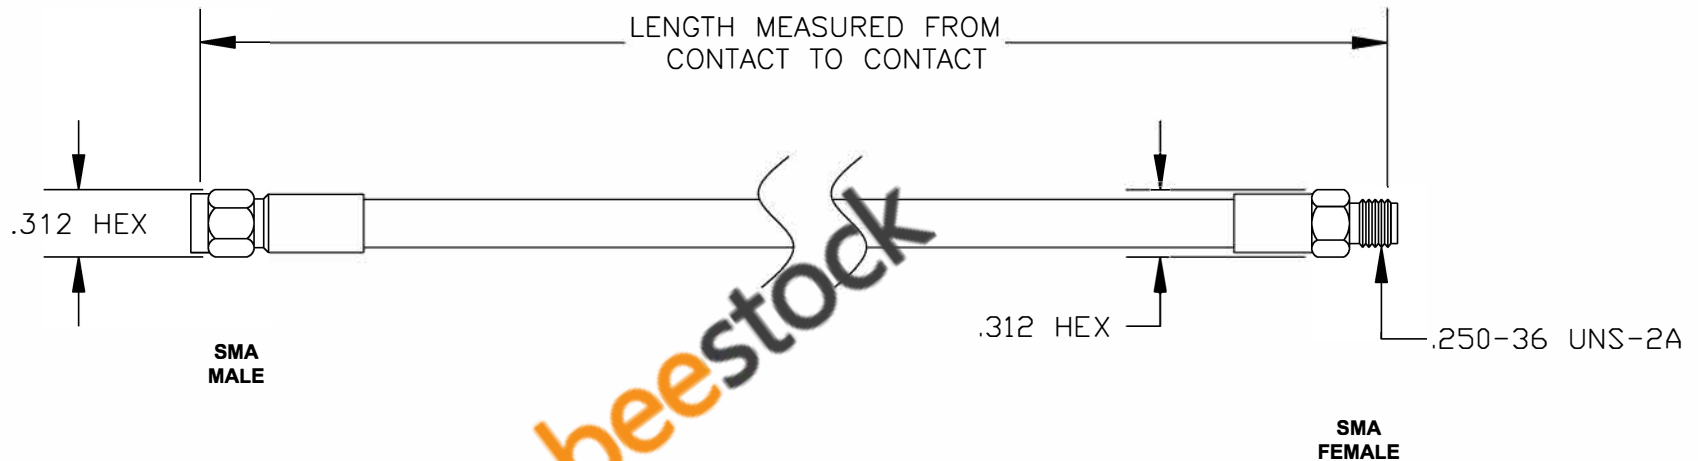

COMPONENTS	IMPEDANCE
SMA MALE	50 OHM
SMA FEMALE	50 OHM

Standard Lengths	
-12	12"
-24	24"
-36	36"
-48	48"
-60	60"
-XXX	Custom Length in inches

ebeestock

	8TH FLOOR, BUILDING 1, YONGFU SCIENCE AND TECHNOLOGY CENTER INDUSTRIAL PARK, NANZHA DISTRICT 5, HUMEN, 523900, DONGGUAN, GUANGDONG, CHINA		
	WEBSITE: <a href="http://www.ebeestock.com">www.ebeestock.com</a> EMAIL: <a href="mailto:sales@ebeestock.com">sales@ebeestock.com</a>		
<h1>ET37492</h1>		DES. CABLE ASSEMBLY, PE-SR401FL, SMA MALE TO SMA FEMALE	
REV. A	FSCM NO. 53919	CAD FILE 012808	SCALE N/A SIZE A 147

**NOTES:**

1. UNLESS OTHERWISE SPECIFIED ALL DIMENSIONS ARE NOMINAL.
2. ALL SPECIFICATIONS ARE SUBJECT TO CHANGE WITHOUT NOTICE AT ANY TIME.
3. DIMENSIONS ARE IN INCHES.
4. LENGTH TOLERANCE IS  $\pm 1.5\%$  OR  $\pm 3/8"$ , WHICHEVER IS GREATER.