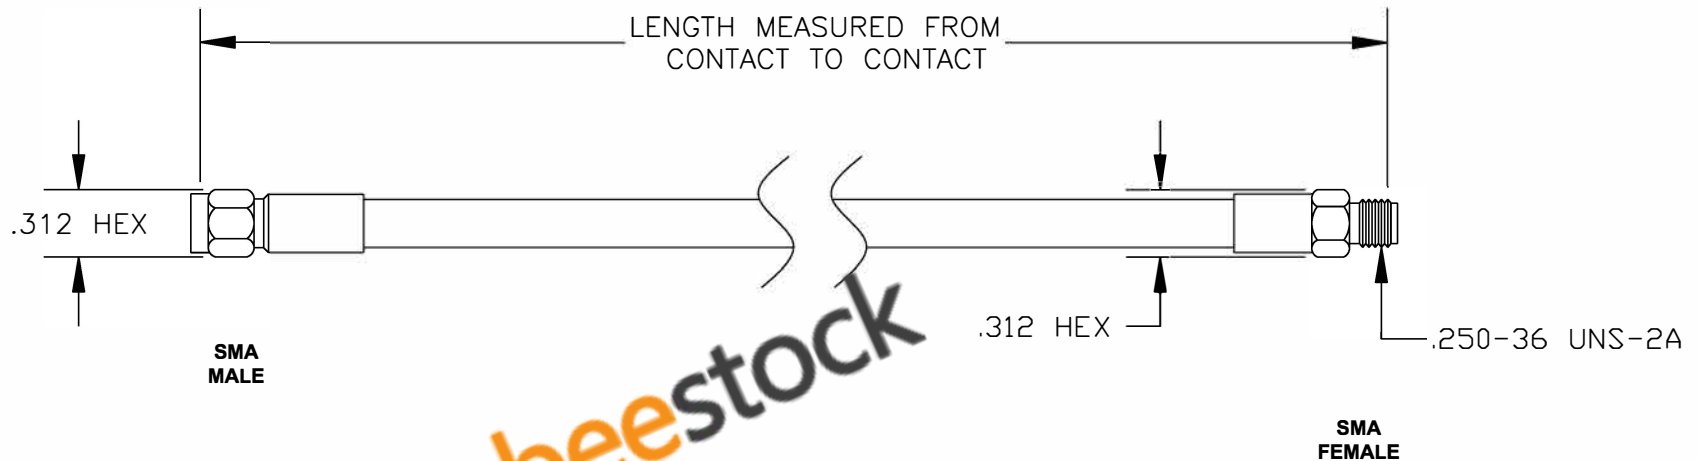

COMPONENTS	IMPEDANCE
SMA MALE	50 OHM
SMA FEMALE	50 OHM

Standard Lengths	
-12	12"
-24	24"
-36	36"
-48	48"
-60	60"
-XXX	Custom Length in inches

ebeestock

RoHS
Compliance
Certified

8TH FLOOR, BUILDING 1, YONGFU SCIENCE AND TECHNOLOGY CENTER INDUSTRIAL PARK, NANZHA DISTRICT 5, HUMEN, 523900, DONGGUAN, GUANGDONG, CHINA
 WEBSITE: www.ebeestock.com
 EMAIL: sales@ebeestock.com

ET37501		DES. CABLE ASSEMBLY, PE-SR401FL, SMA MALE TO SMA FEMALE (LEAD FREE)		
REV. A	FSCM NO. 53919	CAD FILE 012808	SCALE N/A	SIZE A 147

- NOTES:**
1. UNLESS OTHERWISE SPECIFIED ALL DIMENSIONS ARE NOMINAL.
 2. ALL SPECIFICATIONS ARE SUBJECT TO CHANGE WITHOUT NOTICE AT ANY TIME.
 3. DIMENSIONS ARE IN INCHES.
 4. LENGTH TOLERANCE IS $\pm 1.5\%$ OR $\pm 3/8"$, WHICHEVER IS GREATER.