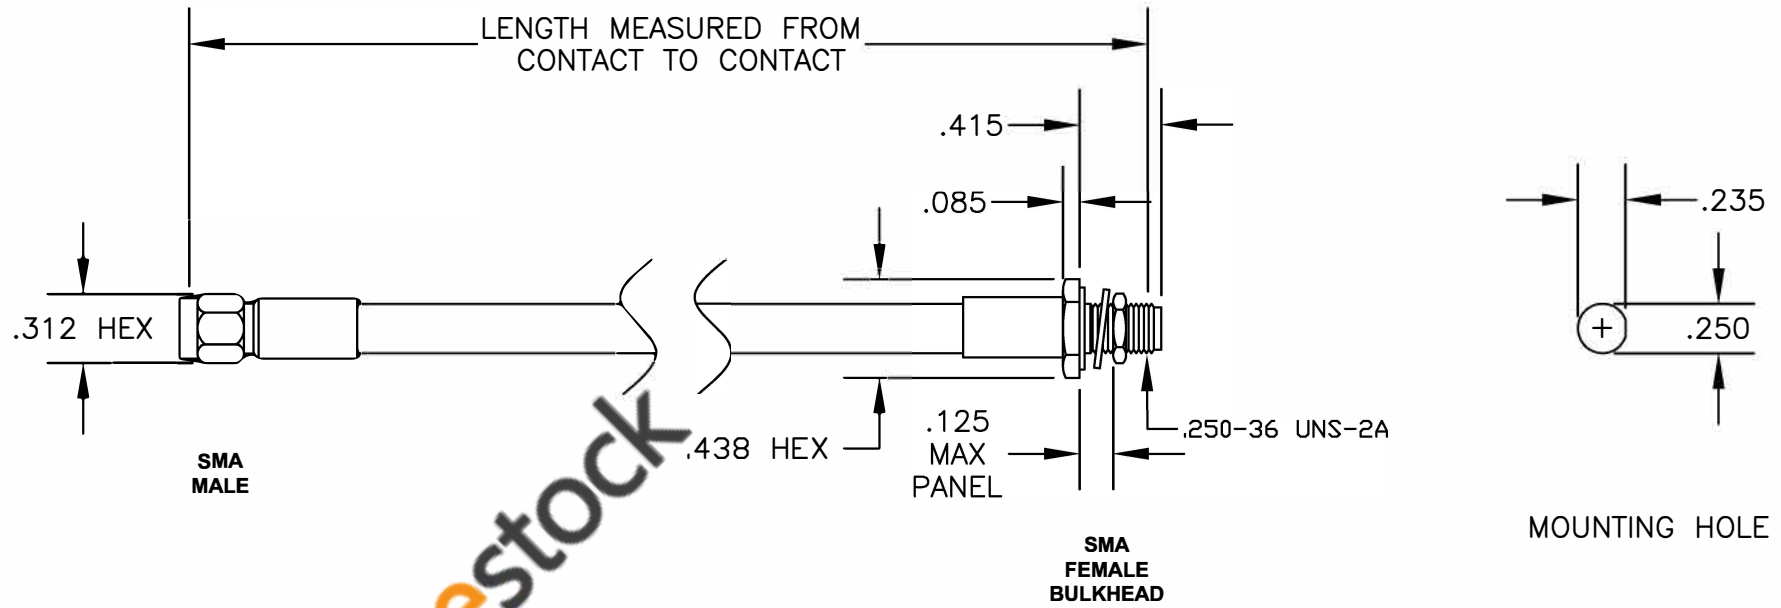

COMPONENTS	IMPEDANCE
SMA MALE	50 OHM
SMA FEMALE BULKHEAD	50 OHM

Standard Lengths	
-12	12"
-24	24"
-36	36"
-48	48"
-60	60"
-XXX	Custom Length in inches

8TH FLOOR, BUILDING 1, YONGFU SCIENCE AND TECHNOLOGY CENTER INDUSTRIAL PARK, NANZHA DISTRICT 5, HUMEN, 523900, DONGGUAN, GUANGDONG, CHINA
 WEBSITE: www.ebeestock.com
 EMAIL: sales@ebeestock.com

ET37566 DES. CABLE ASSEMBLY, PE-SR401FL, SMA MALE TO SMA FEMALE BULKHEAD

SIZE A	FSCM NO. 53919	CAD FILE 022707	SCALE N/A	127
--------	----------------	-----------------	-----------	-----

- NOTES:**
- UNLESS OTHERWISE SPECIFIED ALL DIMENSIONS ARE NOMINAL.
 - ALL SPECIFICATIONS ARE SUBJECT TO CHANGE WITHOUT NOTICE AT ANY TIME.
 - DIMENSIONS ARE IN INCHES.
 - LENGTH TOLERANCE IS $\pm 1.5\%$ OR $\pm 3/8"$, WHICHEVER IS GREATER.