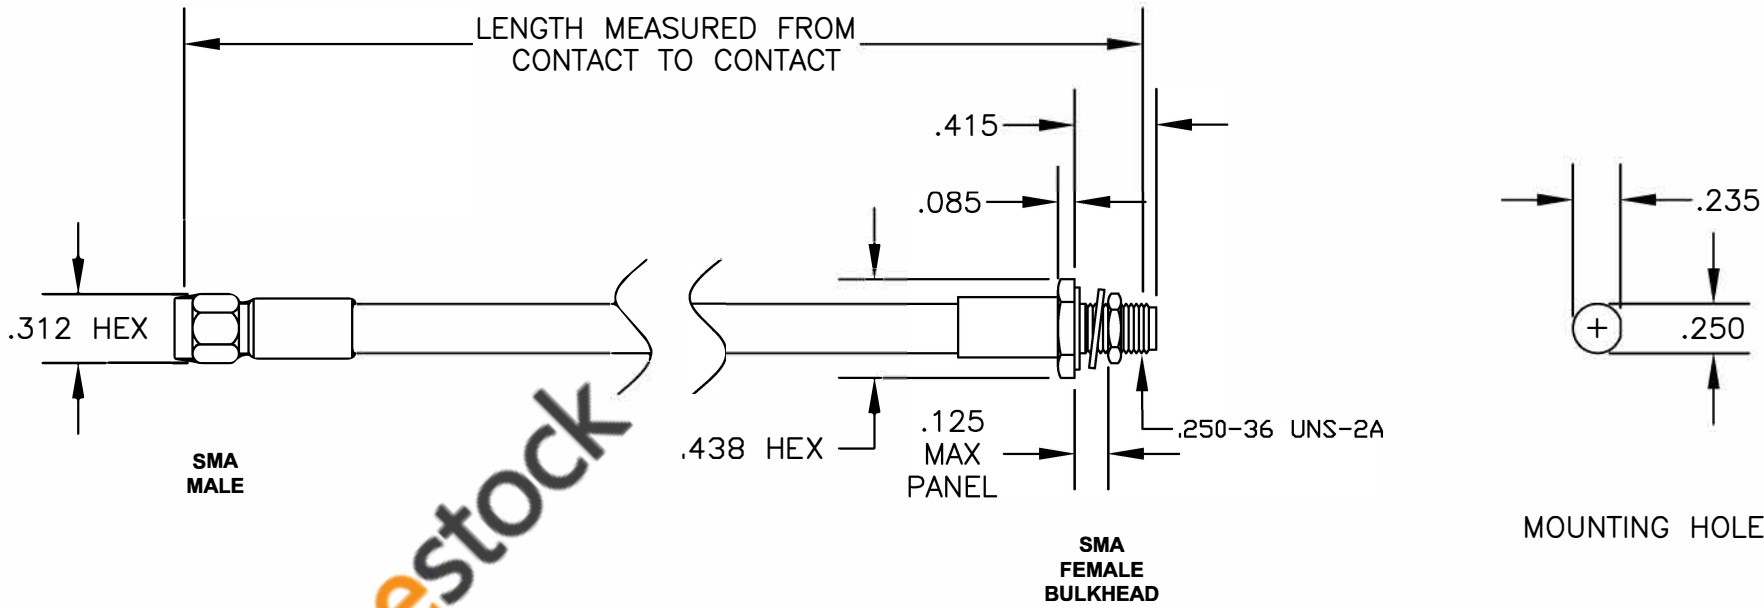

COMPONENTS	IMPEDANCE
SMA MALE	50 OHM
SMA FEMALE BULKHEAD	50 OHM

Standard Lengths	
-12	12"
-24	24"
-36	36"
-48	48"
-60	60"
-XXX	Custom Length in inches

**8TH FLOOR, BUILDING 1, YONGFU SCIENCE AND TECHNOLOGY CENTER INDUSTRIAL PARK, NANZHA DISTRICT 5, HUMEN, 523900, DONGGUAN, GUANGDONG, CHINA**  
 WEBSITE: [www.ebeestock.com](http://www.ebeestock.com)  
 EMAIL: [sales@ebeestock.com](mailto:sales@ebeestock.com)

<b>ET37567</b>		DES. CABLE ASSEMBLY, PE-SR401FL, SMA MALE TO SMA FEMALE BULKHEAD			
SIZE A	FSCM NO. 53919	CAD FILE 022707	SCALE N/A		127

- NOTES:**
- UNLESS OTHERWISE SPECIFIED ALL DIMENSIONS ARE NOMINAL.
  - ALL SPECIFICATIONS ARE SUBJECT TO CHANGE WITHOUT NOTICE AT ANY TIME.
  - DIMENSIONS ARE IN INCHES.
  - LENGTH TOLERANCE IS  $\pm 1.5\%$  OR  $\pm 3/8"$ , WHICHEVER IS GREATER.