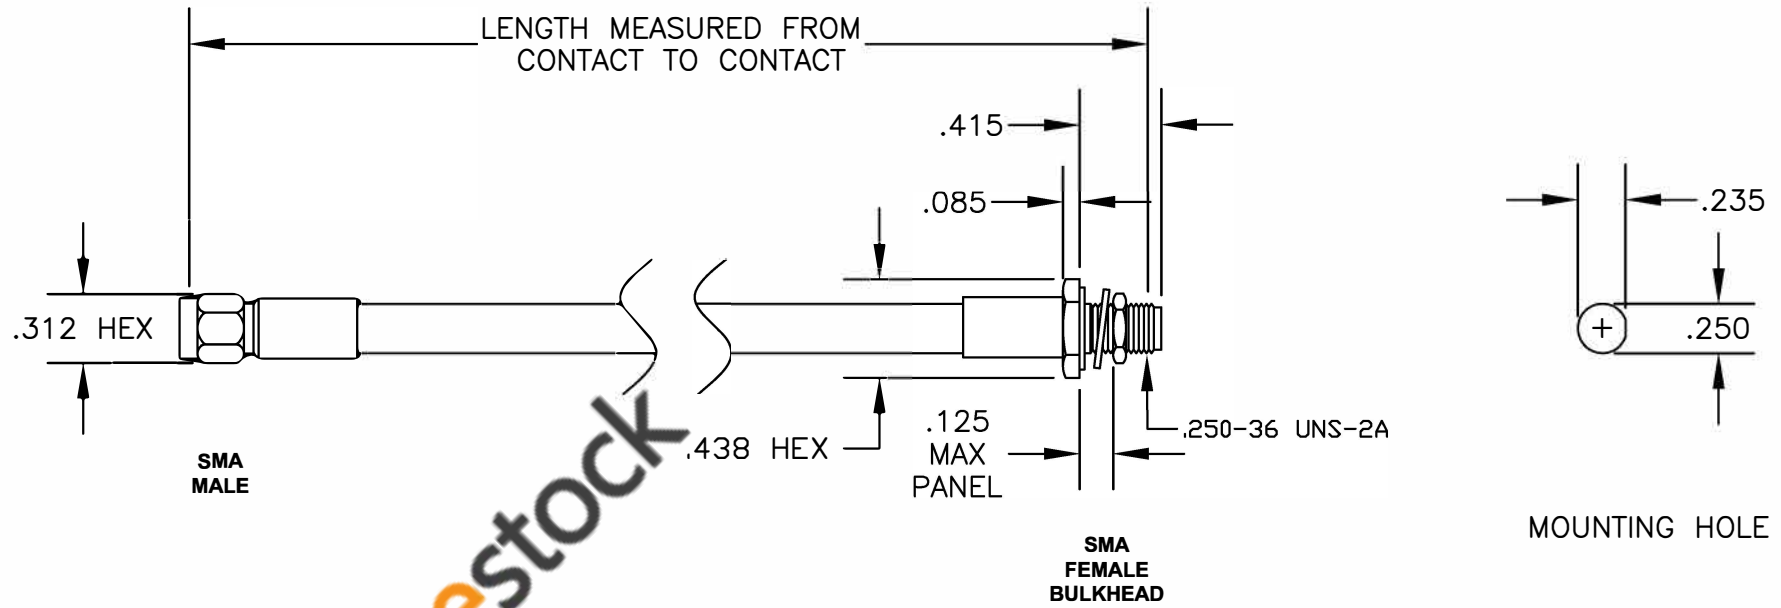

COMPONENTS	IMPEDANCE
SMA MALE	50 OHM
SMA FEMALE BULKHEAD	50 OHM

Standard Lengths	
-12	12"
-24	24"
-36	36"
-48	48"
-60	60"
-XXX	Custom Length in inches

**8TH FLOOR, BUILDING 1, YONGFU SCIENCE AND TECHNOLOGY CENTER INDUSTRIAL PARK, NANZHA DISTRICT 5, HUMEN, 523900, DONGGUAN, GUANGDONG, CHINA**  
**ebee stock**  
 WEBSITE: [www.ebee stock.com](http://www.ebee stock.com)  
 EMAIL: [sales@ebee stock.com](mailto:sales@ebee stock.com)

<b>ET37569</b>		DES. CABLE ASSEMBLY, PE-SR401FL, SMA MALE TO SMA FEMALE BULKHEAD	
----------------	--	--	--

SIZE A	FSCM NO. 53919	CAD FILE 022707	SCALE N/A	127
--------	----------------	-----------------	-----------	-----

- NOTES:**
- UNLESS OTHERWISE SPECIFIED ALL DIMENSIONS ARE NOMINAL.
  - ALL SPECIFICATIONS ARE SUBJECT TO CHANGE WITHOUT NOTICE AT ANY TIME.
  - DIMENSIONS ARE IN INCHES.
  - LENGTH TOLERANCE IS  $\pm 1.5\%$  OR  $\pm 3/8"$ , WHICHEVER IS GREATER.