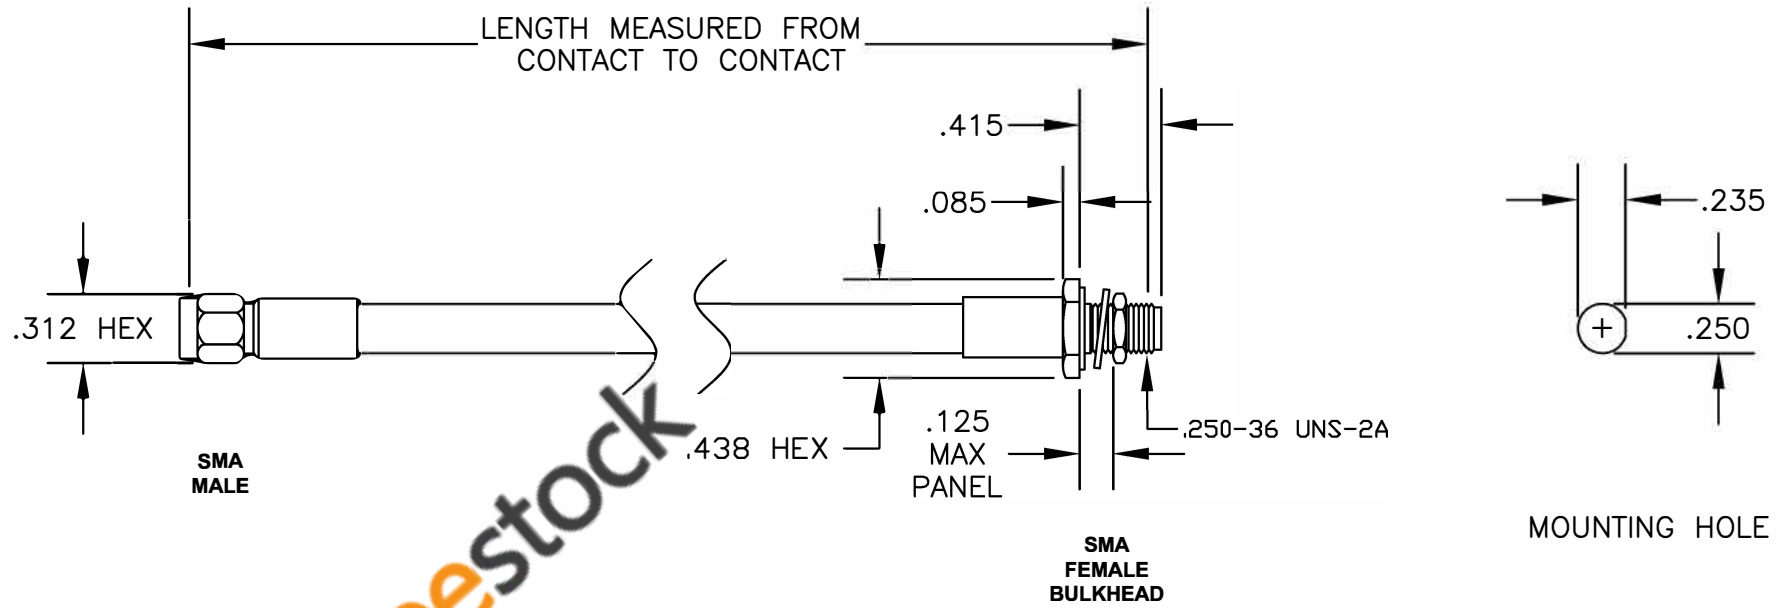

COMPONENTS	IMPEDANCE
SMA MALE	50 OHM
SMA FEMALE BULKHEAD	50 OHM

Standard Lengths	
-12	12"
-24	24"
-36	36"
-48	48"
-60	60"
-XXX	Custom Length in inches

**8TH FLOOR, BUILDING 1, YONGFU SCIENCE AND TECHNOLOGY CENTER INDUSTRIAL PARK, NANZHA DISTRICT 5, HUMEN, 523900, DONGGUAN, GUANGDONG, CHINA**  
 WEBSITE: [www.ebeeestock.com](http://www.ebeeestock.com)  
 EMAIL: [sales@ebeeestock.com](mailto:sales@ebeeestock.com)

---

**ET37571**      DES. CABLE ASSEMBLY, PE-SR401FL, SMA MALE TO SMA FEMALE BULKHEAD

SIZE A	FSCM NO. 53919	CAD FILE 022707	SCALE N/A	127
--------	----------------	-----------------	-----------	-----

- NOTES:**
- UNLESS OTHERWISE SPECIFIED ALL DIMENSIONS ARE NOMINAL.
  - ALL SPECIFICATIONS ARE SUBJECT TO CHANGE WITHOUT NOTICE AT ANY TIME.
  - DIMENSIONS ARE IN INCHES.
  - LENGTH TOLERANCE IS  $\pm 1.5\%$  OR  $\pm 3/8"$ , WHICHEVER IS GREATER.