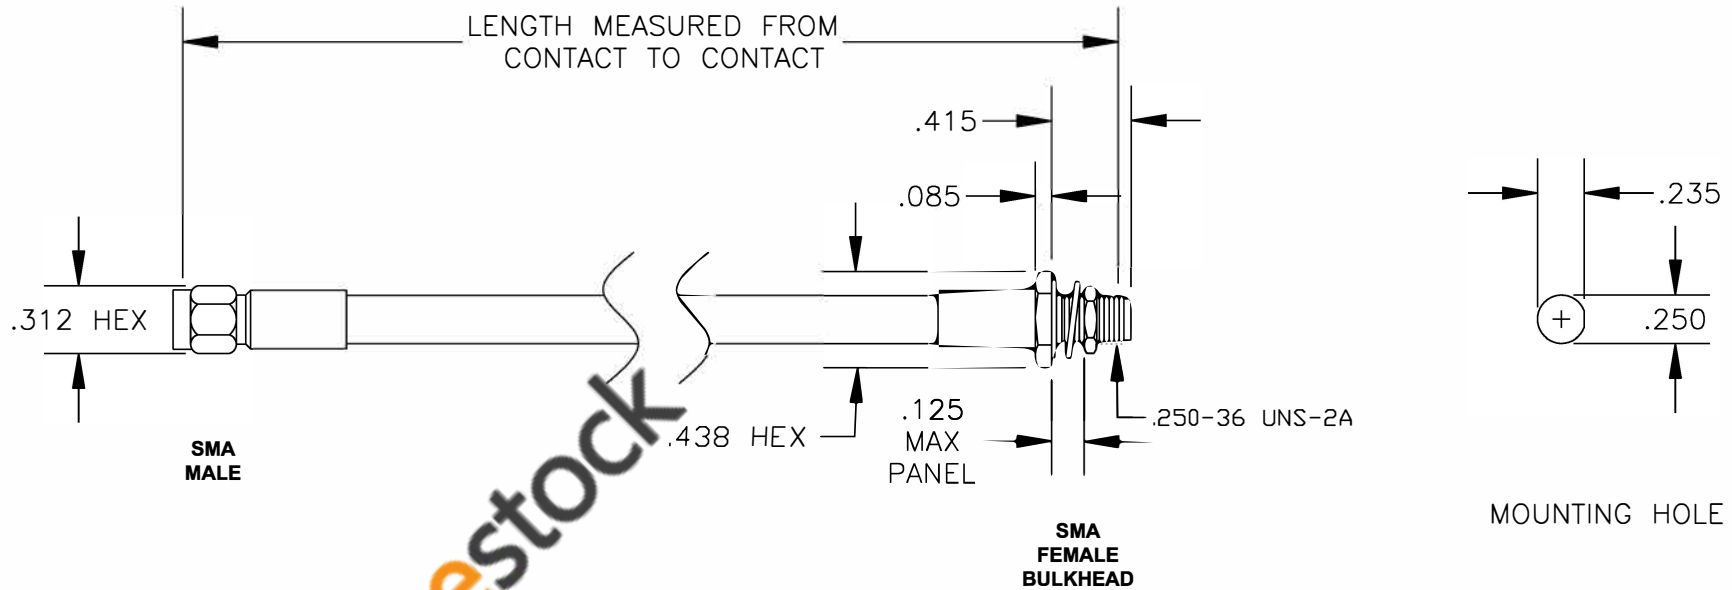

COMPONENTS	IMPEDANCE
SMA MALE	50 OHM
SMA FEMALE BULKHEAD	50 OHM

Standard Lengths	
-12	12"
-24	24"
-36	36"
-48	48"
-60	60"
-XXX	Custom Length in inches

ebeestock

RoHS
Compliance
Certified

8TH FLOOR, BUILDING 1, YONGFU SCIENCE AND TECHNOLOGY CENTER INDUSTRIAL PARK, NANZHA DISTRICT 5, HUMEN, 523900, DONGGUAN, GUANGDONG, CHINA
 WEBSITE: www.ebeestock.com
 EMAIL: sales@ebeestock.com

ET37572		DES. CABLE ASSEMBLY, PE-SR401FL, SMA MALE TO SMA FEMALE BULKHEAD (LEAD FREE)		
REV. A	FSCM NO. 53919	CAD FILE 012808	SCALE N/A	SIZE A 147

- NOTES:
1. UNLESS OTHERWISE SPECIFIED ALL DIMENSIONS ARE NOMINAL.
 2. ALL SPECIFICATIONS ARE SUBJECT TO CHANGE WITHOUT NOTICE AT ANY TIME.
 3. DIMENSIONS ARE IN INCHES.
 4. LENGTH TOLERANCE IS $\pm 1.5\%$ OR $\pm 3/8"$, WHICHEVER IS GREATER.