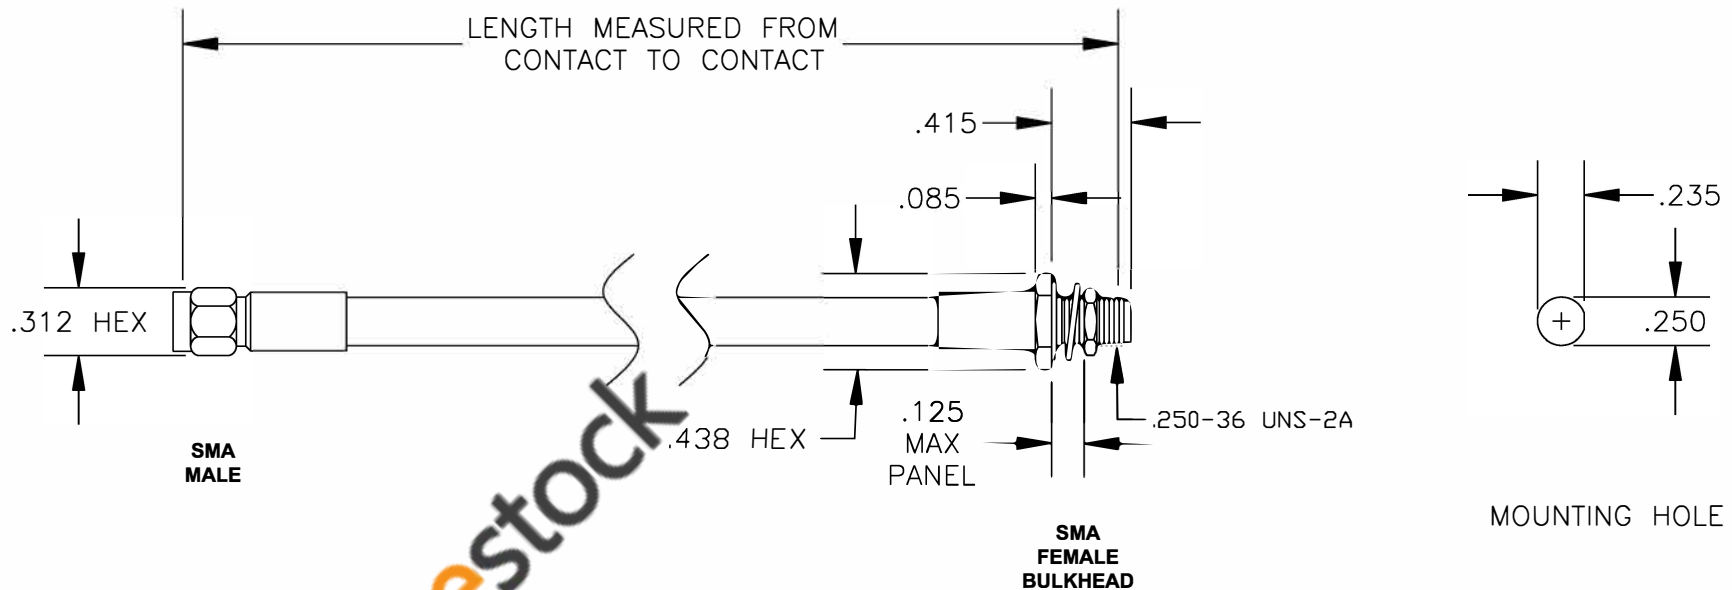

COMPONENTS	IMPEDANCE
SMA MALE	50 OHM
SMA FEMALE BULKHEAD	50 OHM

Standard Lengths	
-12	12"
-24	24"
-36	36"
-48	48"
-60	60"
-XXX	Custom Length in inches

ebeestock

RoHS
Compliance
Certified

8TH FLOOR, BUILDING 1, YONGFU SCIENCE AND TECHNOLOGY CENTER INDUSTRIAL PARK, NANZHA DISTRICT 5, HUMEN, 523900, DONGGUAN, GUANGDONG, CHINA
 WEBSITE: www.ebeestock.com
 EMAIL: sales@ebeestock.com

ET37573		DES. CABLE ASSEMBLY, PE-SR401FL, SMA MALE TO SMA FEMALE BULKHEAD (LEAD FREE)		
REV. A	FSCM NO. 53919	CAD FILE 012808	SCALE N/A	SIZE A 147

- NOTES:**
1. UNLESS OTHERWISE SPECIFIED ALL DIMENSIONS ARE NOMINAL.
 2. ALL SPECIFICATIONS ARE SUBJECT TO CHANGE WITHOUT NOTICE AT ANY TIME.
 3. DIMENSIONS ARE IN INCHES.
 4. LENGTH TOLERANCE IS $\pm 1.5\%$ OR $\pm 3/8"$, WHICHEVER IS GREATER.