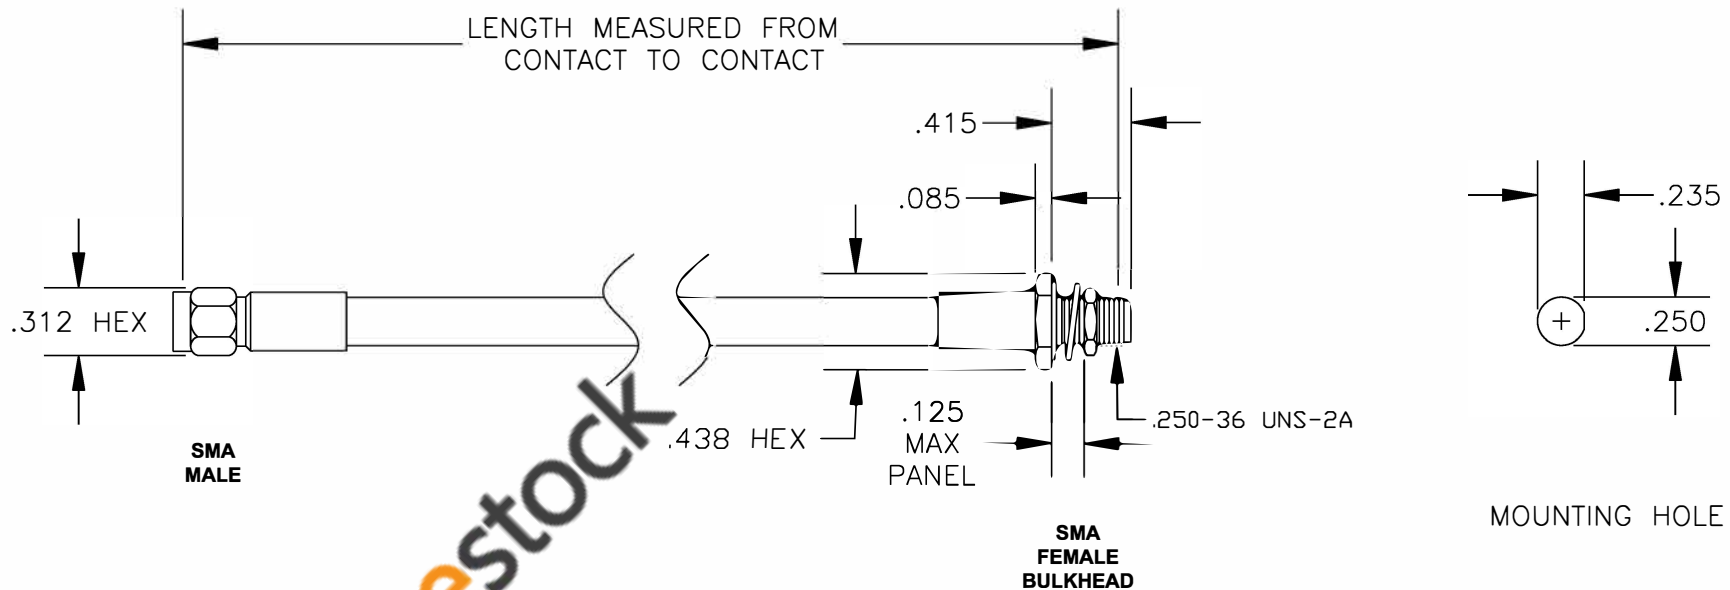

COMPONENTS	IMPEDANCE
SMA MALE	50 OHM
SMA FEMALE BULKHEAD	50 OHM

Standard Lengths	
-12	12"
-24	24"
-36	36"
-48	48"
-60	60"
-XXX	Custom Length in inches

RoHS
Compliance
Certified

 8TH FLOOR, BUILDING 1, YONGFU SCIENCE AND TECHNOLOGY CENTER INDUSTRIAL PARK, NANZHA DISTRICT 5, HUMEN, 523900, DONGGUAN, GUANGDONG, CHINA

WEBSITE: www.ebeestock.com
EMAIL: sales@ebeestock.com

ET37575		DES. CABLE ASSEMBLY, PE-SR401FL, SMA MALE TO SMA FEMALE BULKHEAD (LEAD FREE)		
REV. A	FSCM NO. 53919	CAD FILE 012808	SCALE N/A	SIZE A 147

- NOTES:
1. UNLESS OTHERWISE SPECIFIED ALL DIMENSIONS ARE NOMINAL.
 2. ALL SPECIFICATIONS ARE SUBJECT TO CHANGE WITHOUT NOTICE AT ANY TIME.
 3. DIMENSIONS ARE IN INCHES.
 4. LENGTH TOLERANCE IS $\pm 1.5\%$ OR $\pm 3/8"$, WHICHEVER IS GREATER.