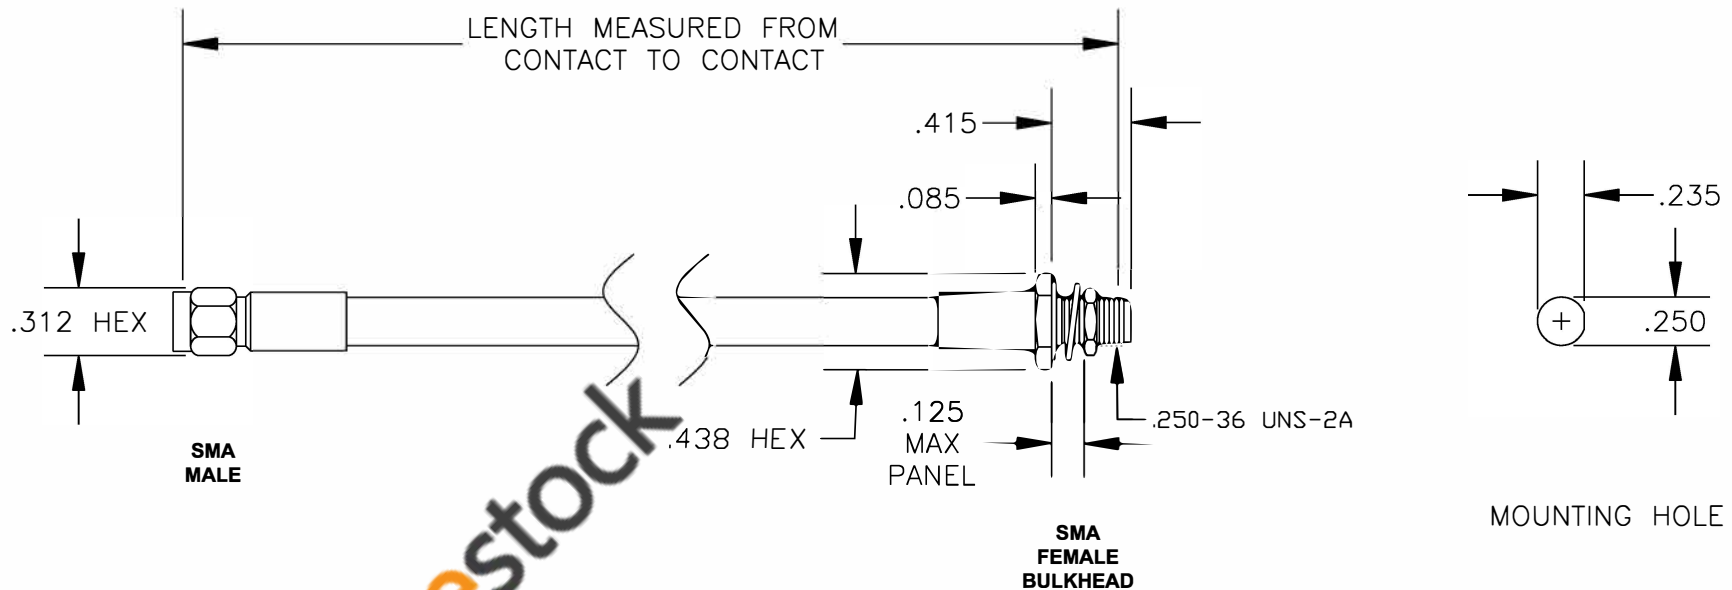

COMPONENTS	IMPEDANCE
SMA MALE	50 OHM
SMA FEMALE BULKHEAD	50 OHM

Standard Lengths	
-12	12"
-24	24"
-36	36"
-48	48"
-60	60"
-XXX	Custom Length in inches

ebeestock

RoHS
Compliance
Certified

8TH FLOOR, BUILDING 1, YONGFU SCIENCE AND TECHNOLOGY CENTER INDUSTRIAL PARK, NANZHA DISTRICT 5, HUMEN, 523900, DONGGUAN, GUANGDONG, CHINA
 WEBSITE: www.ebeestock.com
 EMAIL: sales@ebeestock.com

ET37577		DES. CABLE ASSEMBLY, PE-SR401FL, SMA MALE TO SMA FEMALE BULKHEAD (LEAD FREE)		
REV. A	FSCM NO. 53919	CAD FILE 012808	SCALE N/A	SIZE A 147

- NOTES:**
1. UNLESS OTHERWISE SPECIFIED ALL DIMENSIONS ARE NOMINAL.
 2. ALL SPECIFICATIONS ARE SUBJECT TO CHANGE WITHOUT NOTICE AT ANY TIME.
 3. DIMENSIONS ARE IN INCHES.
 4. LENGTH TOLERANCE IS $\pm 1.5\%$ OR $\pm 3/8"$, WHICHEVER IS GREATER.