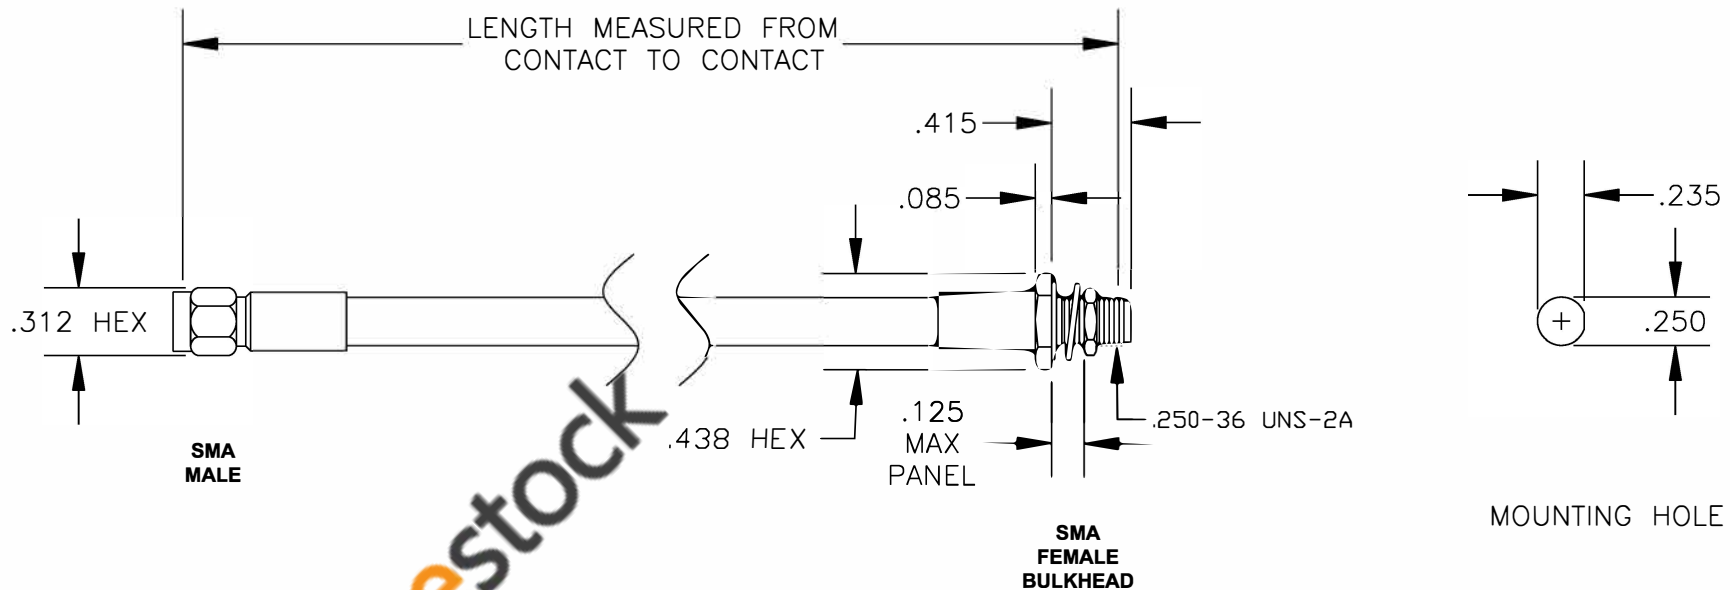

COMPONENTS	IMPEDANCE
SMA MALE	50 OHM
SMA FEMALE BULKHEAD	50 OHM

Standard Lengths	
-12	12"
-24	24"
-36	36"
-48	48"
-60	60"
-XXX	Custom Length in inches

RoHS  
Compliance  
Certified

**8TH FLOOR, BUILDING 1, YONGFU SCIENCE AND TECHNOLOGY CENTER INDUSTRIAL PARK, NANZHA DISTRICT 5, HUMEN, 523900, DONGGUAN, GUANGDONG, CHINA**  
 WEBSITE: [www.ebeestock.com](http://www.ebeestock.com)  
 EMAIL: [sales@ebeestock.com](mailto:sales@ebeestock.com)

<b>ET37578</b>		DES. CABLE ASSEMBLY, PE-SR401FL, SMA MALE TO SMA FEMALE BULKHEAD (LEAD FREE)		
REV. A	<b>FSCM NO. 53919</b>	CAD FILE 012808	SCALE N/A	SIZE A 147

- NOTES:**
1. UNLESS OTHERWISE SPECIFIED ALL DIMENSIONS ARE NOMINAL.
  2. ALL SPECIFICATIONS ARE SUBJECT TO CHANGE WITHOUT NOTICE AT ANY TIME.
  3. DIMENSIONS ARE IN INCHES.
  4. LENGTH TOLERANCE IS  $\pm 1.5\%$  OR  $\pm 3/8"$ , WHICHEVER IS GREATER.