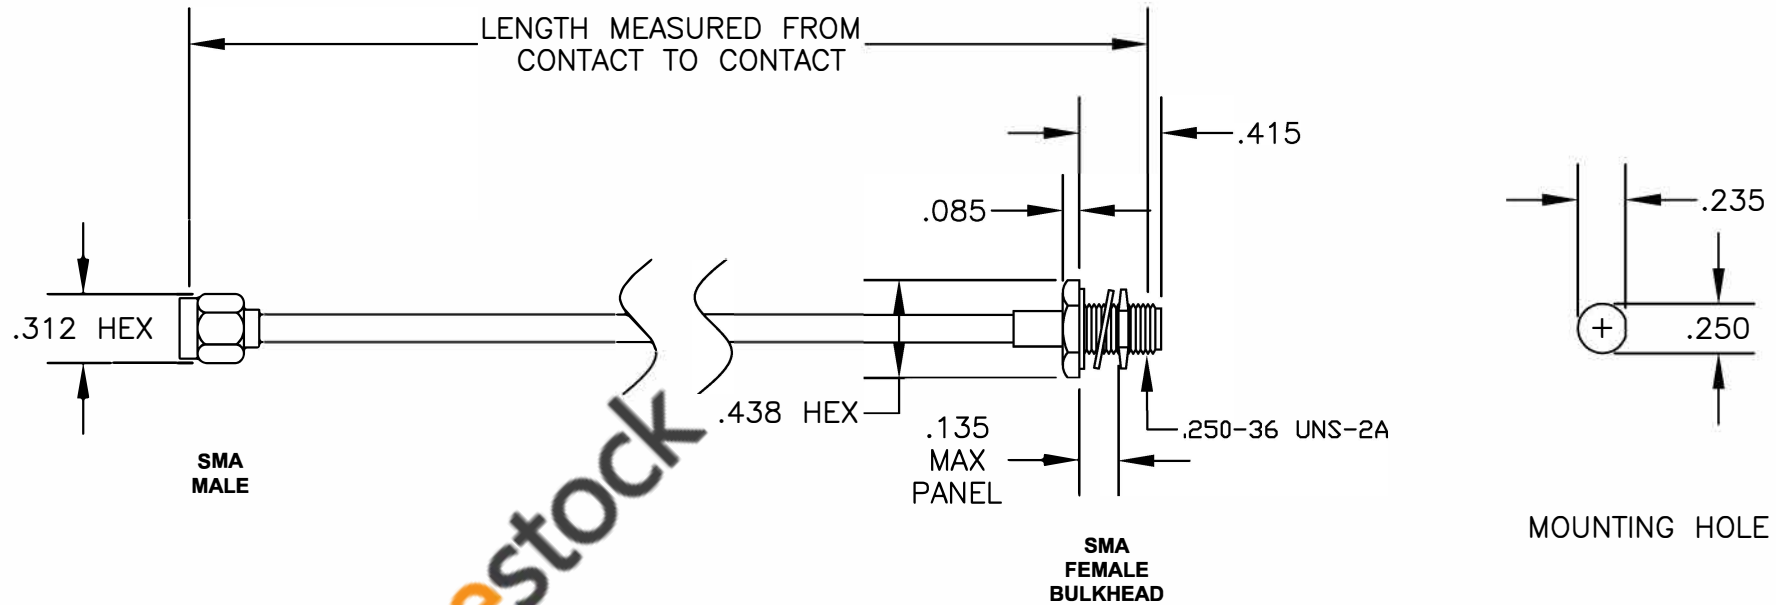

COMPONENTS	IMPEDANCE
SMA MALE	50 OHM
SMA FEMALE BULKHEAD	50 OHM

Standard Lengths	
-12	12"
-24	24"
-36	36"
-48	48"
-60	60"
-XXX	Custom Length in inches

8TH FLOOR, BUILDING 1, YONGFU SCIENCE AND TECHNOLOGY CENTER INDUSTRIAL PARK, NANZHA DISTRICT 5, HUMEN, 523900, DONGGUAN, GUANGDONG, CHINA
 WEBSITE: www.ebeestock.com
 EMAIL: sales@ebeestock.com

ET37579
DES. CABLE ASSEMBLY , PE-SR402AL , SMA MALE TO SMA FEMALE BULKHEAD

SIZE A	FSCM NO. 53919	CAD FILE 022707	SCALE N/A	127
--------	----------------	-----------------	-----------	-----

- NOTES:**
1. UNLESS OTHERWISE SPECIFIED ALL DIMENSIONS ARE NOMINAL.
 2. ALL SPECIFICATIONS ARE SUBJECT TO CHANGE WITHOUT NOTICE AT ANY TIME.
 3. DIMENSIONS ARE IN INCHES.
 4. LENGTH TOLERANCE IS $\pm 1.5\%$ OR $\pm 3/8"$, WHICHEVER IS GREATER.